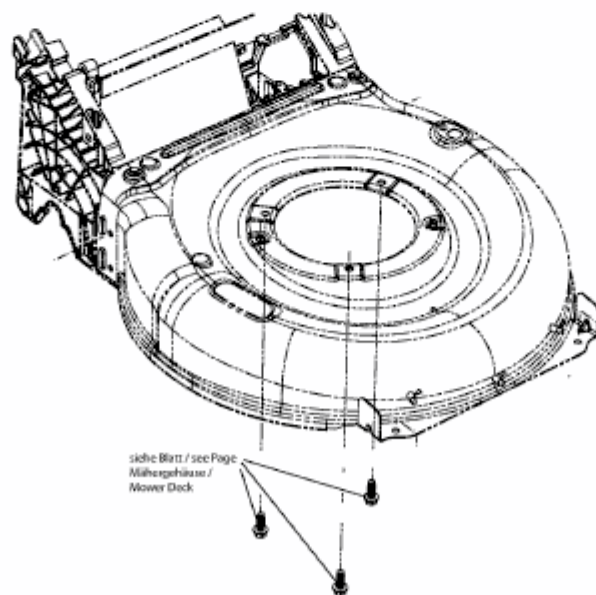

CC 46 SPBV > 12BVK15E603 (2014) > MOTOR

nicht abgebildet / not shown

Motor / Engine	für Mod. / for mod	
1	Smart 46 PO, Smart 46 SPO	MTD
2	SMART 46 SPO, MTD 46, MTD 46 S, MC 46, MC 46 S	MTD
10	Smart 46 PB, Smart 46 SPB; Smart 46 SPBS , Optima 46 PB , MTD 46 PB ,MTD 46 SPB, BL 3546 S Imposs 4613, Imposs 4613 S	Briggs & Stratton
11	Optima 46 SPB, Optima 46 SPBHW, Smart 46 SPB	Briggs & Stratton
12	CC 46 SPBHW, CC 46 SPBV, HW 46 BA, WA 46 AHW , MF 46 SPB V , Expert 46 BA ,Expert 46 BAV, Optima 46 SPBHW, BL 4553 S	Briggs & Stratton
13	Blue 46 SPBHW	Briggs & Stratton
14	HW 46 SPB	Briggs & Stratton
20	Advance 46 SPKVHW	Kawasaki

E3-08148A-01