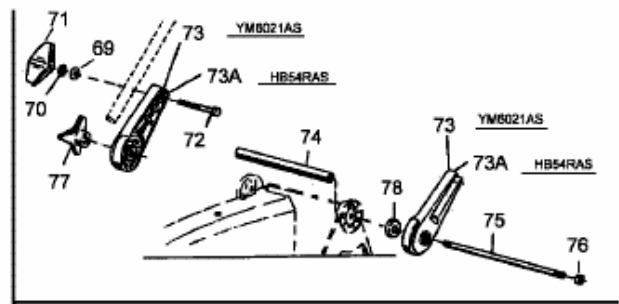

YM 6021 AS > 12BSQ78I643 (2003) > GRASFANGSACK, MESSER, SCHNITTHÖHENVERSTELLUNG

YM 6021 AS  
12BSQ78I643

HB 54 RAS  
12BSQ78I690

1B	Schlüssel für Self Start
	Self Start Key
	Cle de contact - Self Start

E3-01559C