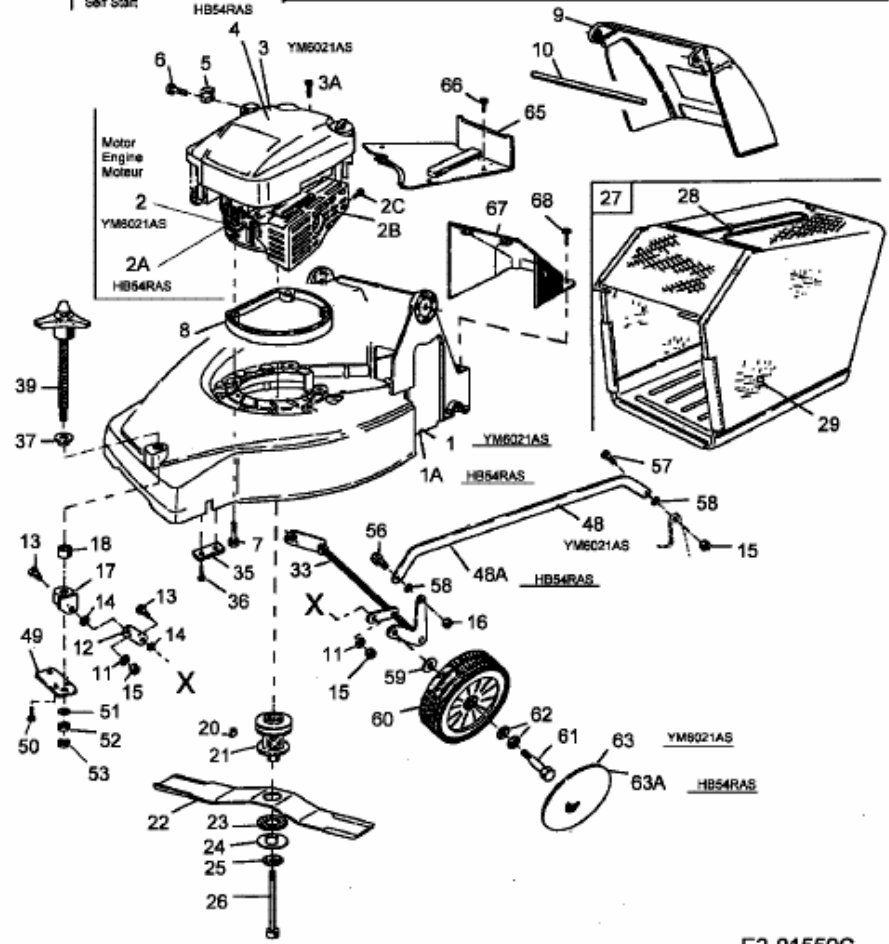

YM 6021 AS > 12BSQ78I643 (2003) > GRASFANGSACK, MESSER, SCHNITTHÖHENVERSTELLUNG

YM 6021 AS  
12BSQ78I643

HB 54 RAS  
12BSQ78I690

1B	Schlüssel für Self Start
	Self Start Key
	Cle de contact - Self Start

E3-01559C