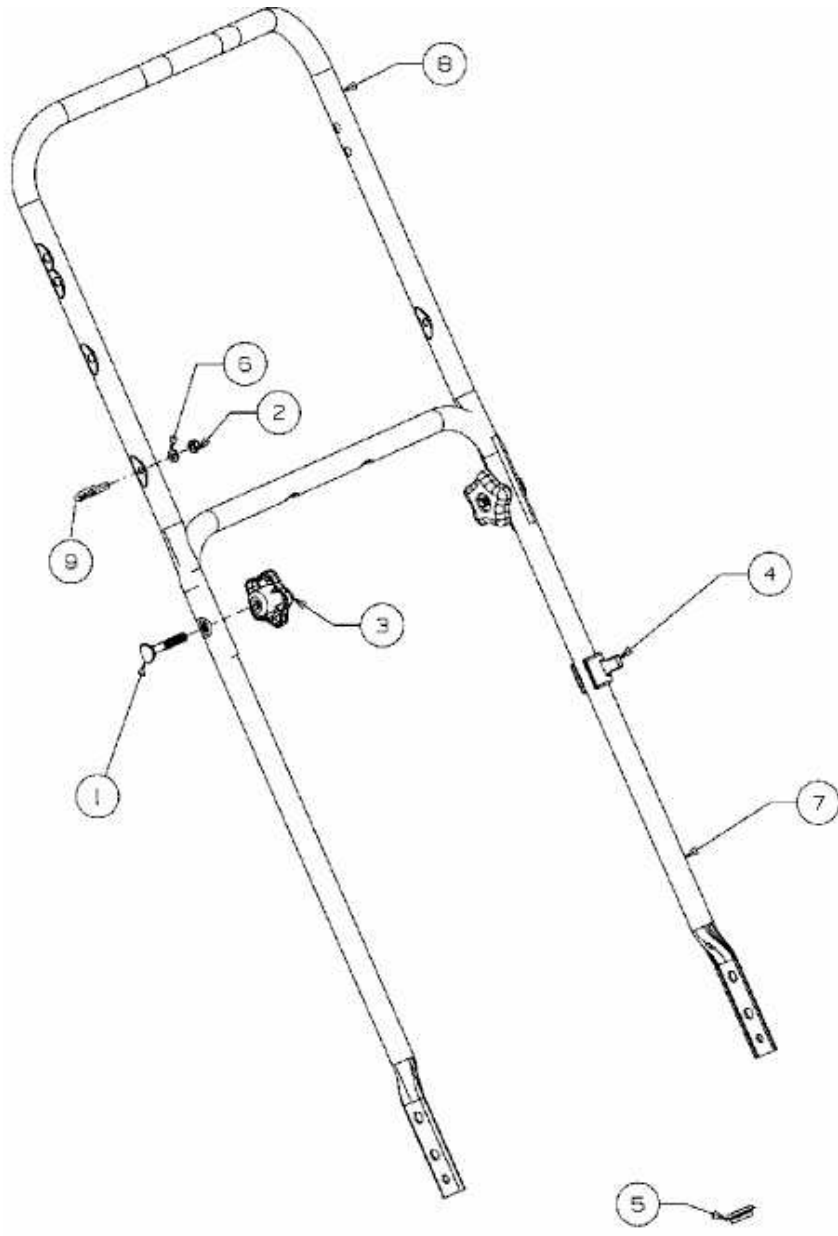

53 SPBEHW > 12BE858U600 (2009) > HOLM

ASSEMBLE GROMMET AROUND
DRIVE CABLE AND PLUG INTO
DECK HOLE

E3-03814A-01