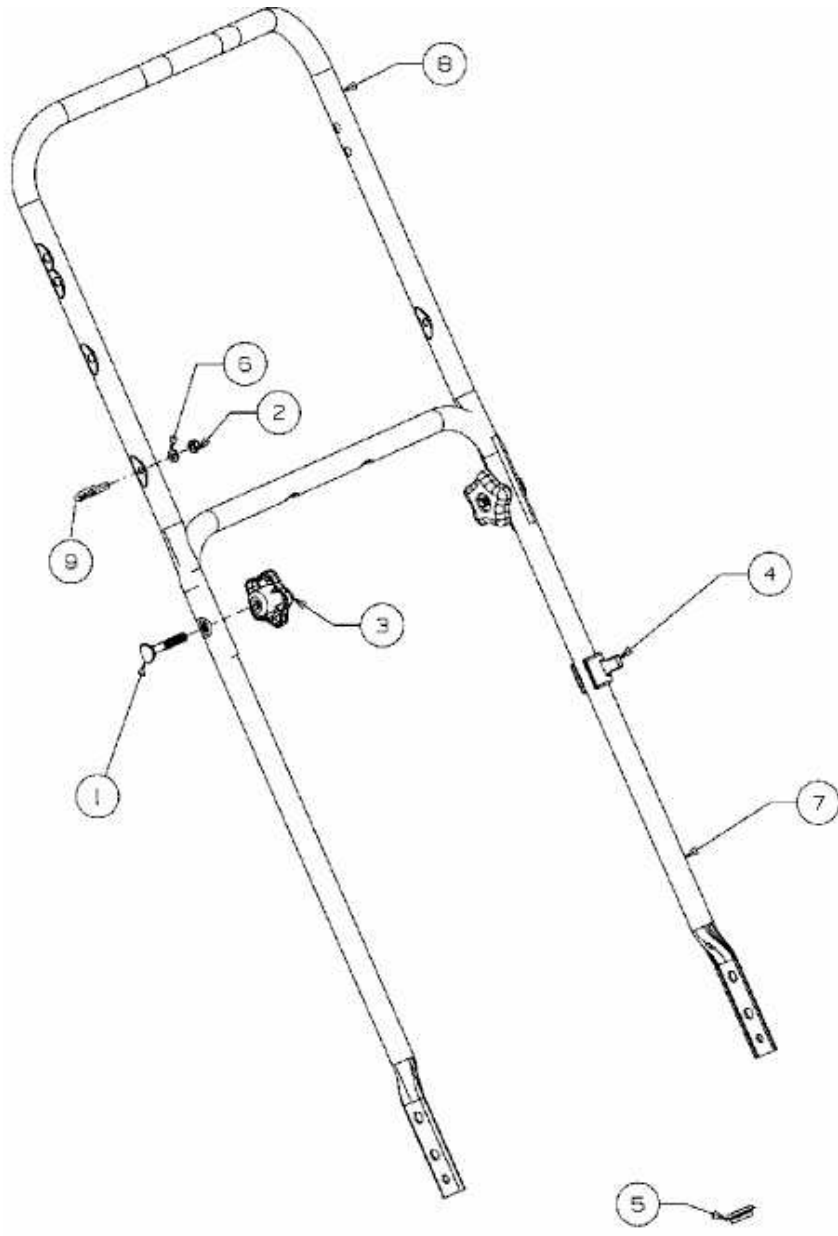

53 SPBEHW > 12BE858U600 (2008) > HOLM

ASSEMBLE GROMMET AROUND  
DRIVE CABLE AND PLUG INTO  
DECK HOLE

E3-03814A-01