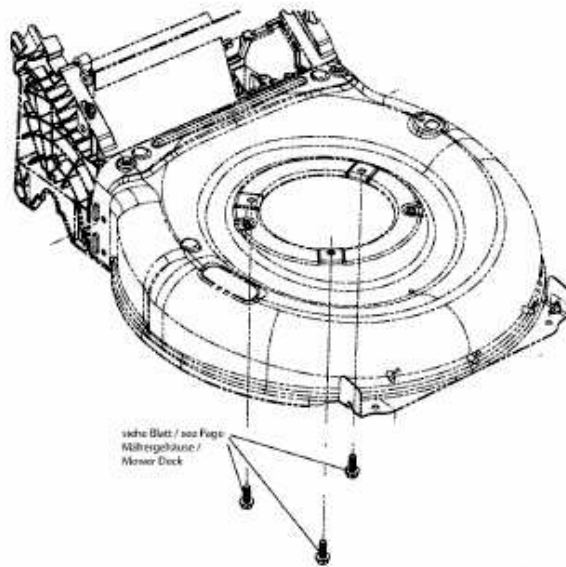

46 S > 12B-TAM8600 (2014) > MOTOR

nicht abgebildet / not shown

Motor / Engine	für Mod. / for mod	
1	Smart 46 PO, Smart 46 SPO	MTD
2	SMART 46 SPO, MTD 46, MTD 46 S, MC 46, MC 46 S	MTD
10	Smart 46 PB, Smart 46 SPB; Smart 46 SPBS, Optima 46 PB; MTD 46 PB, MTD 46 SPB, BL 3546 S Imposs 4613, Imposs 4613 S	Briggs & Stratton
11	Optima 46 SPB, Optima 46 SPBHW, Smart 46 SPB	Briggs & Stratton
12	CC 46 SPBHW, CC 46 SPBV, HW 46 BA, WA 46 AHW, MF 46 SPB V, Expert 46 BA, Expert 46 BAV, Optima 46 SPSBHW, BL 4553 S	Briggs & Stratton
13	Blue 46 SPBHW	Briggs & Stratton
14	HW 46 SPB	Briggs & Stratton
20	Advance 46 SPKVHW	Kawasaki

E3-08148A-01