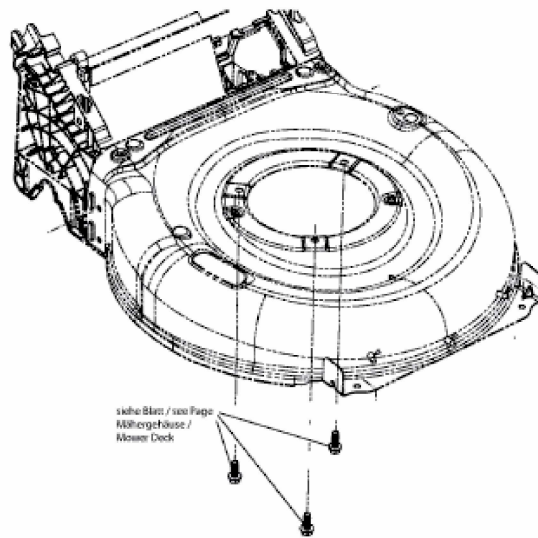

ADVANCE 46 SPKVHW > 12AKTN7D600 (2013) > MOTOR

nicht abgebildet / not shown

Motor / Engine	für Mod. / for mod	
1	Smart 46 PO, Smart 46 SPO	MTD
2	SMART 46 SPO, MTD 46, MTD 46 S, MC 46, MC 46 S	MTD
10	Smart 46 PB, Smart 46 SPB; Smart 46 SPBS , Optima 46 PB , MTD 46 PB ,MTD 46 SPB, BL 3546 S Imposs 4613, Imposs 4613 S	Briggs & Stratton
11	Optima 46 SPB, Optima 46 SPBHW, Smart 46 SPB	Briggs & Stratton
12	CC 46 SPBHW, CC 46 SPBV, HW 46 BA, WA 46 AHW , MF 46 SPB V , Expert 46 BA ,Expert 46 BAV, Optima 46 SPSBHW, BL 4553 S	Briggs & Stratton
13	Blue 46 SPBHW	Briggs & Stratton
14	HW 46 SPB	Briggs & Stratton
20	Advance 46 SPKVHW	Kawasaki

E3-08148A-01