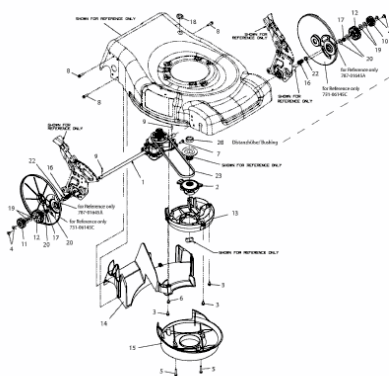

MBR 18053 HW > 12A1867D668 (2012) > GETRIEBE, MOTOR

BRIGGS & STRATTON
MOTOR / ENGINE

MBR	FOR MOWER MOD. FOR MOWER MOD.	
26	G 55 (2010), LR 55 (2010)	
27	SPB 53 HW (2010), GBR 53 HW	
28	Blow-off/Leaf Blowing	
29	LUX 653 HMA, G 55 (2011) LR 55 (2011)	
30	LUX B 53 HMAE (12A1868294), SPBE 53 HW	
31	HB 53 RLS HW BE, YM 7021 SPBE HW	
32	MAC 5053 BHW	
33	MF 21 SHAK, MF 21 SHWB	
34	BHR 53 HW (12A1867558 Mod.2011), 53 SPB-675 HAW (12A1867600)	
35	SPB HW 53	
36	GBR 53 ECO	
37	BLUE POWER 53 A HW, SPB 53 HW (2011,2012,2013)	
38	BLUE POWER 53 A HW ES, SPBE 53 HW (12A1868000)	
39	SPBE 53 HW (12A1868021)	
40	K SPB 53 HW (12A1868196), 53 SPB-675 HAW (12A1867600), BHR 53 HW (12A1867558 Mod.2012), BMR 53 RANCHERO, HW D 6053 TB	
41	LUX B 53 HMAE (12C1868294)	
42	ERDV2175HW	
50	SPK 53 HW, MBR 18053 HW	Kawasaki

E3-05341B-01