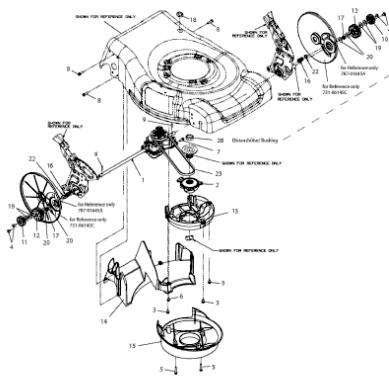

MF 21 SHWB > 12A1866K695 (2012) > GETRIEBE, MOTOR

BRIGGS & STRATTON
MOTOR / ENGINE

MBR	FOR MOWER MOD. FOR MOWER MOD.	
26	G 55 (2010), LR 55 (2010)	
27	SPB 53 HW (2010), GBR 53 HW	
28	Blow-off/Backlog	
29	LUX 653 HMA, G 55 (2011) LR 55 (2011)	
30	LUX B 53 HMAE (12A1866Z94), SPBE 53 HW	
31	HB 53 RLS HW BE, YM 7021 SPBE HW	
32	MAC 5053 BHW	
33	MF 21 SHWK, MF 21 SHWB	
34	BHR 53 HW (12A1866T658 Mod.2011), 53 SPB-675 HAW (12A1866T600)	
35	SPB HW 53	
36	GBR 53 ECO	
37	BLUE POWER 53 A HW, SPB 53 HW (2011,2012,2013)	
38	BLUE POWER 53 A HW ES, SPBE 53 HW (12A1866R000)	
39	SPBE 53 HW (12A1866Z021)	
40	K SPB 53 HW (12A1866T696), 53 SPB-675 HAW (12A1866T600), BHR 53 HW (12A1866T658 Mod.2012), BMR 53 RANCHERO, HW D 6053 TB	
41	LUX B 53 HMAE (12C1866Z94)	
42	ERDV2175HW	
50	SPK 53 HW, MBR 18053 HW	Kawasaki

E3-05341B-01