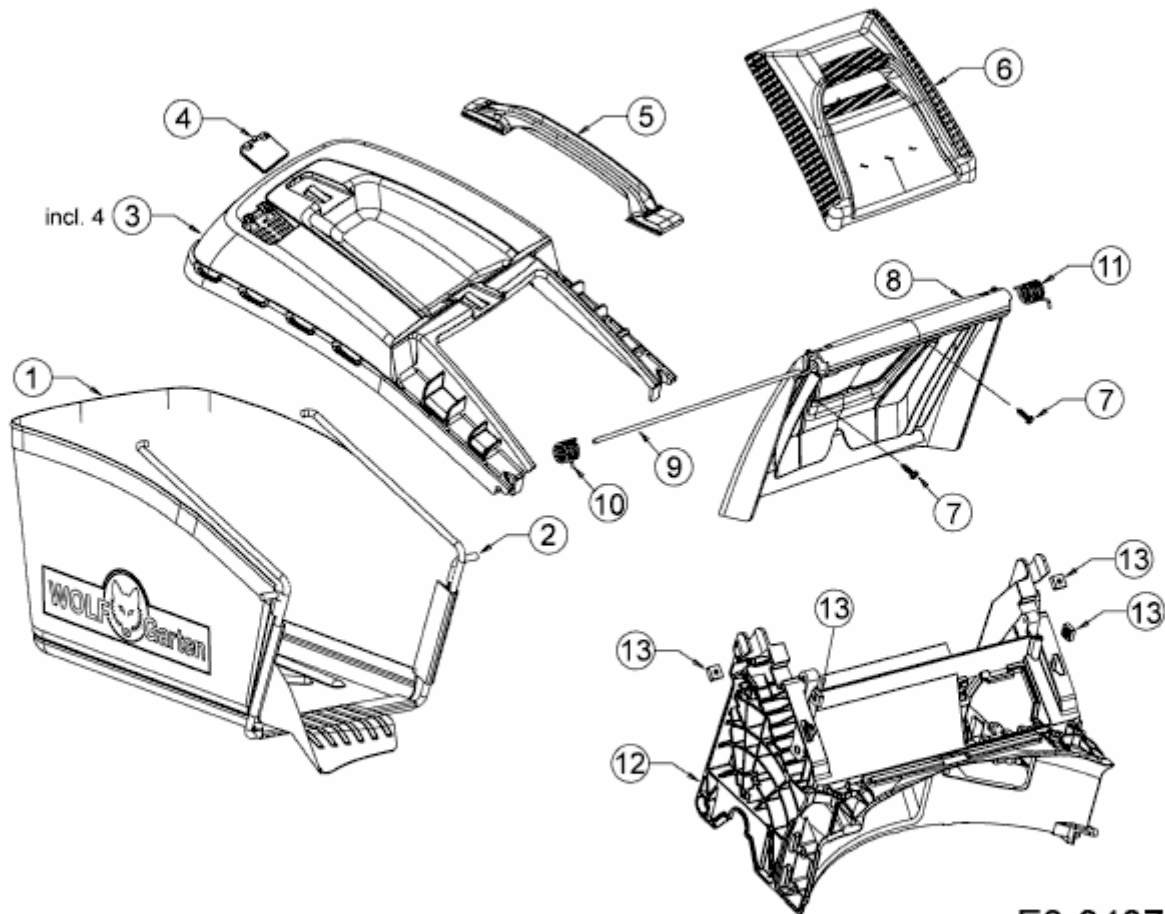

BLUE POWER 53 AHWES > 12AGPV9M650 (2014) > GRASFANGSACK, HECKKLAPPE, LEITSTÜCK
HINTEN

E3-04071A-01