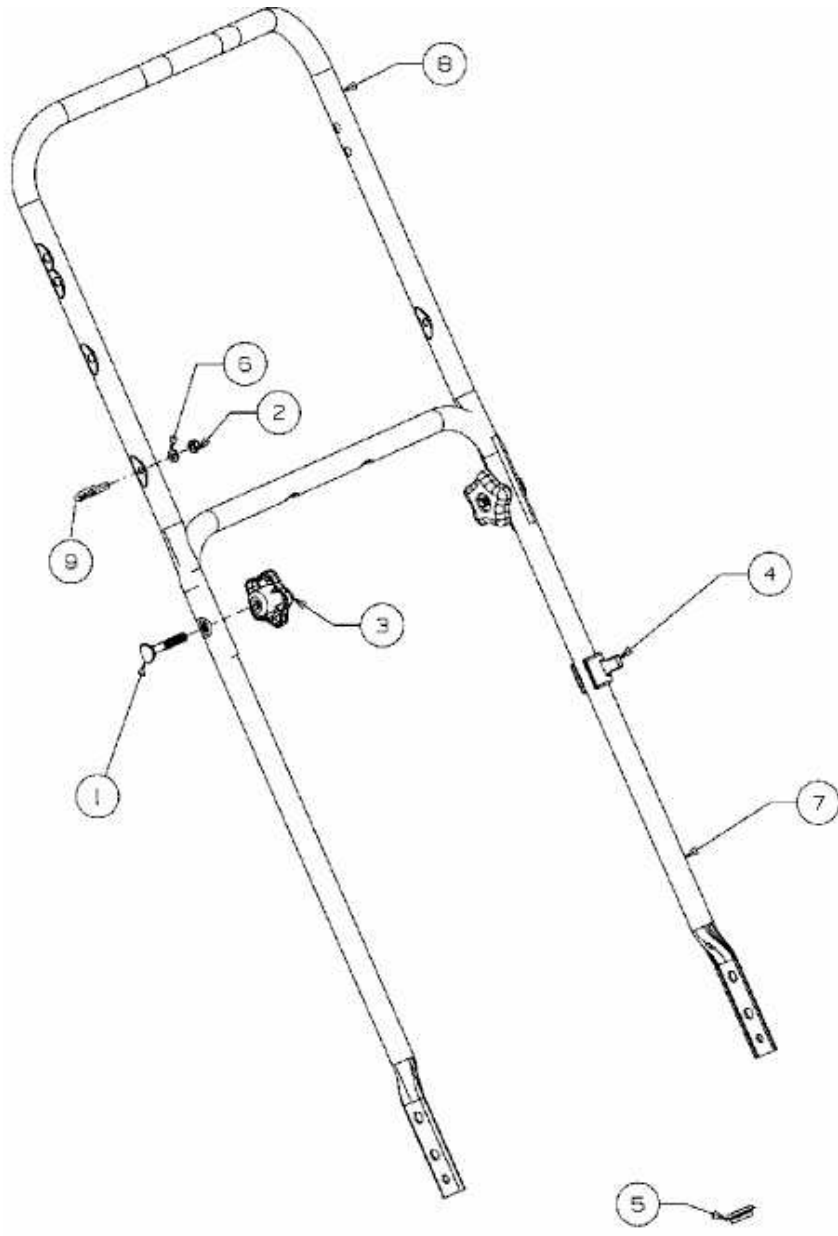

53 SPBEHW > 12AE858U600 (2008) > HOLM

ASSEMBLE GROMMET AROUND
DRIVE CABLE AND PLUG INTO
DECK HOLE

E3-03814A-01