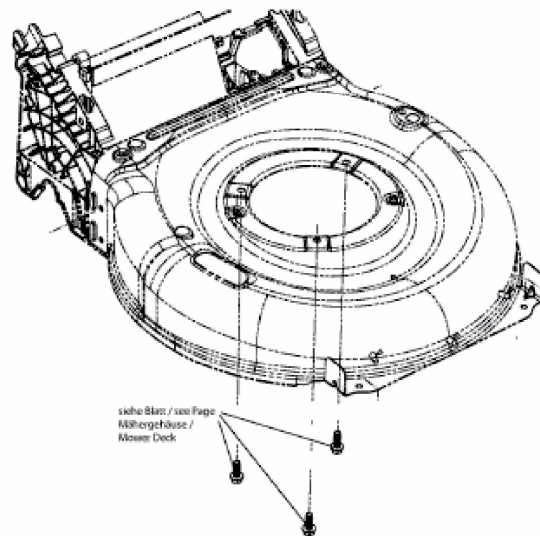

HW 46 BA > 12A-TN5E629 (2015) > MOTOR

nicht abgebildet / not shown

Motor / Engine	für Mod. / for mod	
1	Smart 46 PO, Smart 46 SPO	MTD
2	SMART 46 SPO, MTD 46, MTD 46 S, MC 46, MC 46 S	MTD
10	Smart 46 PB, Smart 46 SPB; Smart 46 SPBS , Optima 46 PB , MTD 46 PB ,MTD 46 SPB, BL 3546 S Imposs 4613, Imposs 4613 S	Briggs & Stratton
11	Optima 46 SPB, Optima 46 SPBHW, Smart 46 SPB	Briggs & Stratton
12	CC 46 SPBHW, CC 46 SPBV, HW 46 BA, WA 46 AHW , MF 46 SPB V , Expert 46 BA ,Expert 46 BAV, Optima 46 SPSBHW, BL 4553 S	Briggs & Stratton
13	Blue 46 SPBHW	Briggs & Stratton
14	HW 46 SPB	Briggs & Stratton
20	Advance 46 SPKVHW	Kawasaki

E3-08148A-01