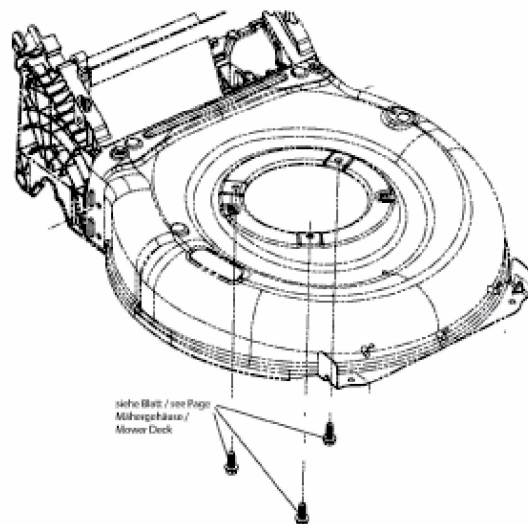

OPTIMA 46 SPBHW > 12A-TH5C600 (2013) > MOTOR

nicht abgebildet / not shown

Motor / Engine	für Mod. / for mod	
1	Smart 46 PO, Smart 46 SPO	MTD
2	SMART 46 SPO, MTD 46, MTD 46 S, MC 46, MC 46 S	MTD
10	Smart 46 PB, Smart 46 SPB, Smart 46 SPBS , Optima 46 PB , MTD 46 PB ,MTD 46 SPB, BL 3546 S Imposs 4613, Imposs 4613 S	Briggs & Stratton
11	Optima 46 SPB, Optima 46 SPBHW, Smart 46 SPB	Briggs & Stratton
12	CC 46 SPBHW, CC 46 SPBV, HW 46 BA, WA 46 AHW , MF 46 SPB V , Expert 46 BA, Expert 46 BAV, Optima 46 SPSBHW, BL 4553 S	Briggs & Stratton
13	Blue 46 SPBHW	Briggs & Stratton
14	HW 46 SPB	Briggs & Stratton
20	Advance 46 SPKVHW	Kawasaki