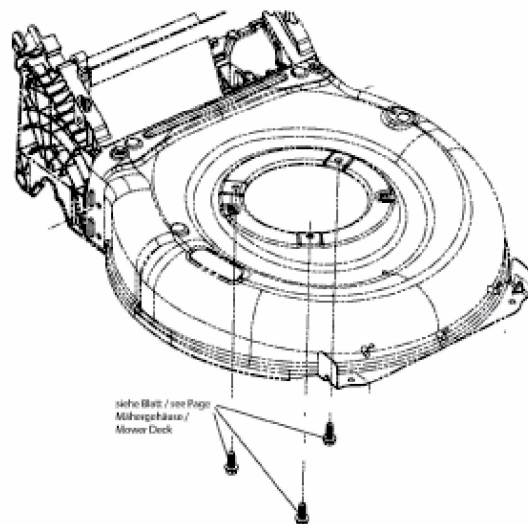

OPTIMA 46 SPB > 12A-TG5C600 (2013) > MOTOR

nicht abgebildet / not shown

Motor / Engine	für Mod. / for mod	
1	Smart 46 PO, Smart 46 SPO	MTD
2	SMART 46 SPO, MTD 46, MTD 46 S, MC 46, MC 46 S	MTD
10	Smart 46 PB, Smart 46 SPB, Smart 46 SPBS , Optima 46 PB , MTD 46 PB ,MTD 46 SPB, BL 3546 S Imposs 4613, Imposs 4613 S	Briggs & Stratton
11	Optima 46 SPB, Optima 46 SPBHW, Smart 46 SPB	Briggs & Stratton
12	CC 46 SPBHW, CC 46 SPBV, HW 46 BA, WA 46 AHW , MF 46 SPB V , Expert 46 BA, Expert 46 BAV, Optima 46 SPSBHW, BL 4553 S	Briggs & Stratton
13	Blue 46 SPBHW	Briggs & Stratton
14	HW 46 SPB	Briggs & Stratton
20	Advance 46 SPKVHW	Kawasaki