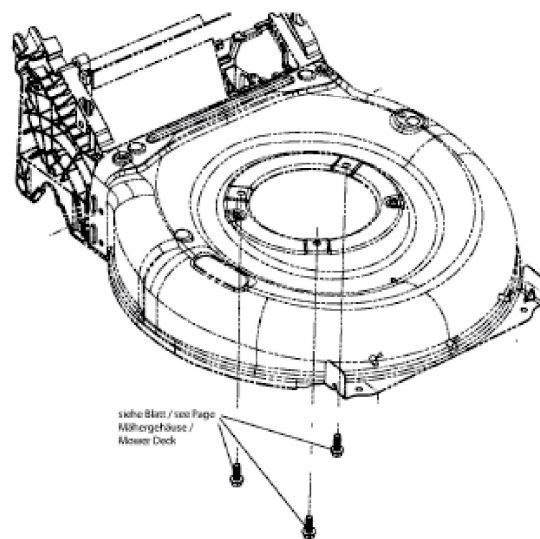

MC 46 S > 12A-TAM8659 (2013) > MOTOR

nicht abgebildet / not shown

Motor / Engine	für Mod. / for mod	
1	Smart 46 PO, Smart 46 SPO	MTD
2	SMART 46 SPO, MTD 46, MTD 46 S, MC 46, MC 46 S	MTD
10	Smart 46 PB, Smart 46 SPB; Smart 46 SPBS , Optima 46 PB , MTD 46 PB ,MTD 46 SPB, BL 3546 S Imposs 4613, Imposs 4613 S	Briggs & Stratton
11	Optima 46 SPB, Optima 46 SPBHW, Smart 46 SPB	Briggs & Stratton
12	CC 46 SPBHW, CC 46 SPBV, HW 46 BA, WA 46 AHW , MF 46 SPB V , Expert 46 BA ,Expert 46 BAV, Optima 46 SPSBHW, BL 4553 S	Briggs & Stratton
13	Blue 46 SPBHW	Briggs & Stratton
14	HW 46 SPB	Briggs & Stratton
20	Advance 46 SPKVHW	Kawasaki

E3-08148A-01