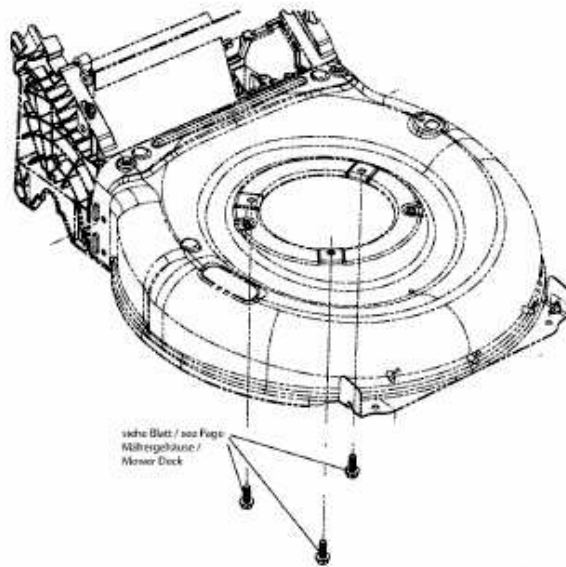

46 SPB > 12A-TA5B600 (2014) > MOTOR

nicht abgebildet / not shown

Motor / Engine	für Mod. / for mod	
1	Smart 46 PO, Smart 46 SPO	MTD
2	SMART 46 SPO, MTD 46, MTD 46 S, MC 46, MC 46 S	MTD
10	Smart 46 PB, Smart 46 SPB; Smart 46 SPBS, Optima 46 PB; MTD 46 PB, MTD 46 SPB, BL 3546 S Imposs 4613, Imposs 4613 S	Briggs & Stratton
11	Optima 46 SPB, Optima 46 SPBHW, Smart 46 SPB	Briggs & Stratton
12	CC 46 SPBHW, CC 46 SPBV, HW 46 BA, WA 46 AHW, MF 46 SPB V, Expert 46 BA, Expert 46 BAV, Optima 46 SPSBHW, BL 4553 S	Briggs & Stratton
13	Blue 46 SPBHW	Briggs & Stratton
14	HW 46 SPB	Briggs & Stratton
20	Advance 46 SPKVHW	Kawasaki

E3-08148A-01