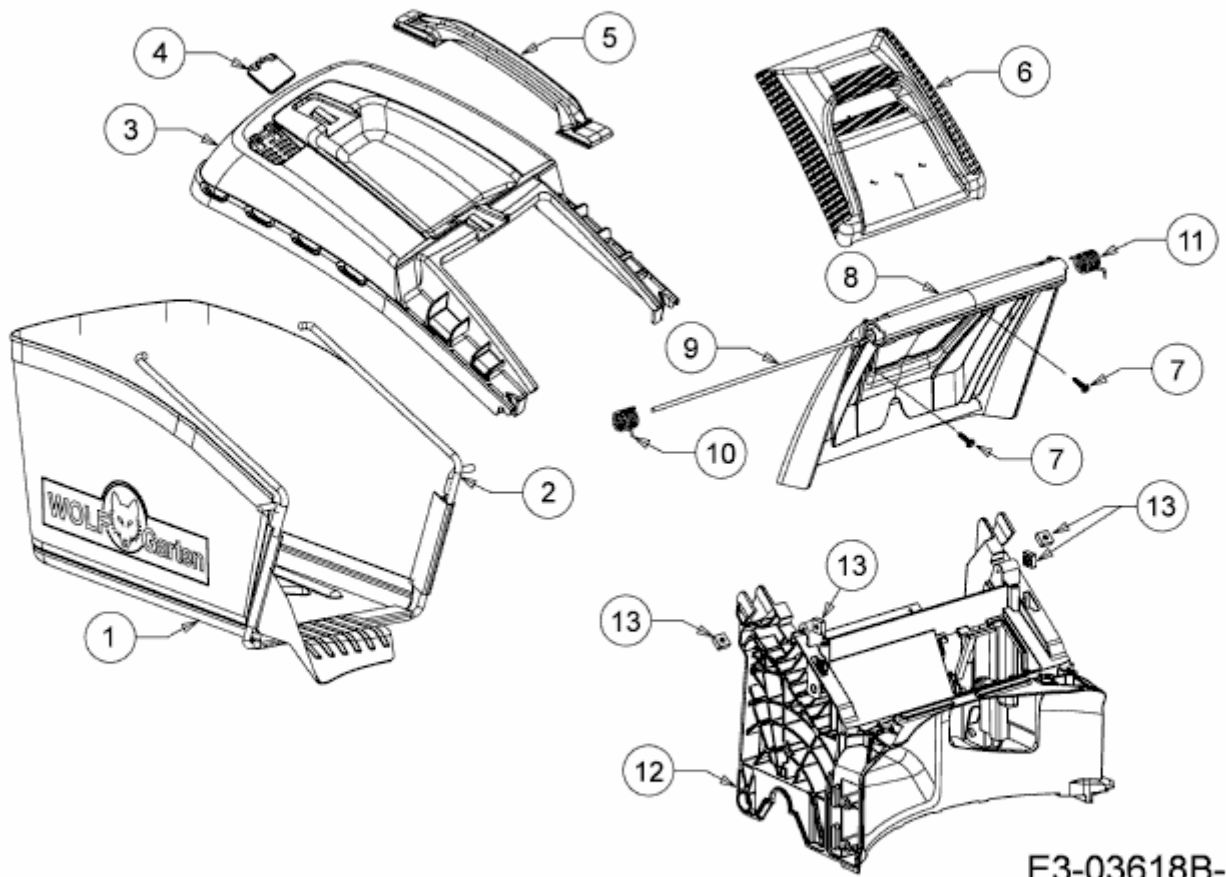

AT 420 AHHW > 12A-LVCQ650 (2016) > GRASFANGSACK, HECKKLAPPE, LEITSTÜCK HINTEN

E3-03618B-01