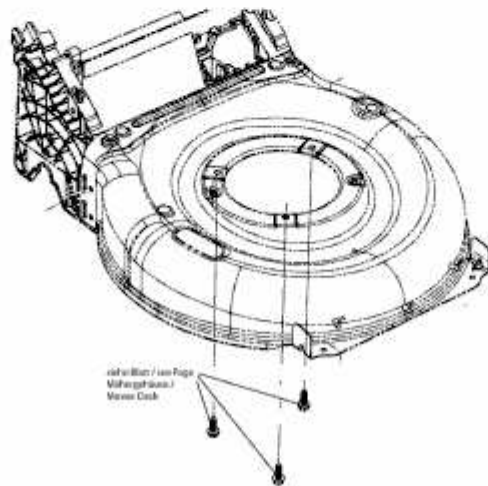

MF 46 SPB > 12A-K15E695 (2014) > MOTOR

nicht abgebildet / not shown

Motor / Engine	für Mod. / for mod	
1	Smart 46 PO, Smart 46 SPO	MTD
2	SMART 46 SPO, MTD 46, MTD 46 S, MC 46, MC 46 S	MTD
10	Smart 46 PB, Smart 46 SPB; Smart 46 SPBS, Optima 46 PB, MTD 46 PB, MTD 46 SPB, BL 3546 S Imposs 4613, Imposs 4613 S	Briggs & Stratton
11	Optima 46 SPB, Optima 46 SPBHW, Smart 46 SPB	Briggs & Stratton
12	CC 46 SPBHW, CC 46 SPBV, HW 46 BA, WA 46 AHW, MF 46 SPB V, Expert 46 BA, Expert 46 BAV, Optima 46 SP58HW, BL 4553 S	Briggs & Stratton
13	Blue 46 SPBHW	Briggs & Stratton
14	HW 46 SPB	Briggs & Stratton
20	Advance 46 SPKVHW	Kawasaki