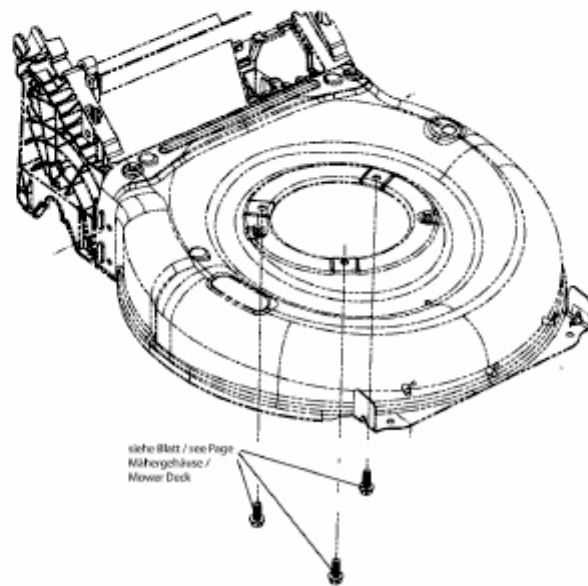

EXPERT 46 BA > 12A-K15E650 (2014) > MOTOR

nicht abgebildet / not shown

Motor / Engine	für Mod. / for mod	
1	Smart 46 PO, Smart 46 SPO	MTD
2	SMART 46 SPO, MTD 46, MTD 46 S, MC 46, MC 46 S	MTD
10	Smart 46 PB, Smart 46 SPB; Smart 46 SPBS , Optima 46 PB , MTD 46 PB ,MTD 46 SPB, BL 3546 S Imposs 4613, Imposs 4613 S	Briggs & Stratton
11	Optima 46 SPB, Optima 46 SPBHW, Smart 46 SPB	Briggs & Stratton
12	CC 46 SPBHW, CC 46 SPBV, HW 46 BA, WA 46 AHW , MF 46 SPB V , Expert 46 BA, Expert 46 BAV, Optima 46 SPSBHW, BL 4553 S	Briggs & Stratton
13	Blue 46 SPBHW	Briggs & Stratton
14	HW 46 SPB	Briggs & Stratton
20	Advance 46 SPKVHW	Kawasaki

E3-08148A-01