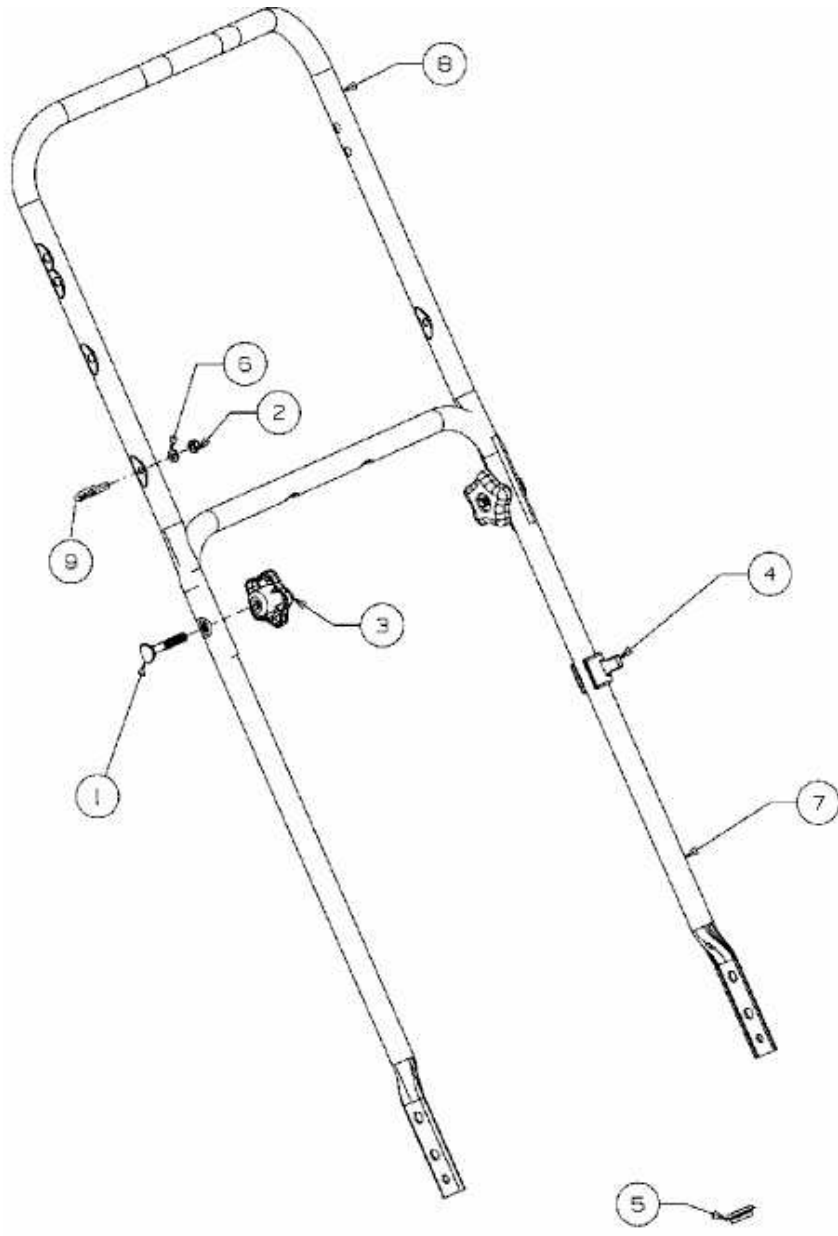

53 SPOHW > 12A-85MF600 (2008) > HOLM

ASSEMBLE GROMMET AROUND  
DRIVE CABLE AND PLUG INTO  
DECK HOLE

E3-03814A-01