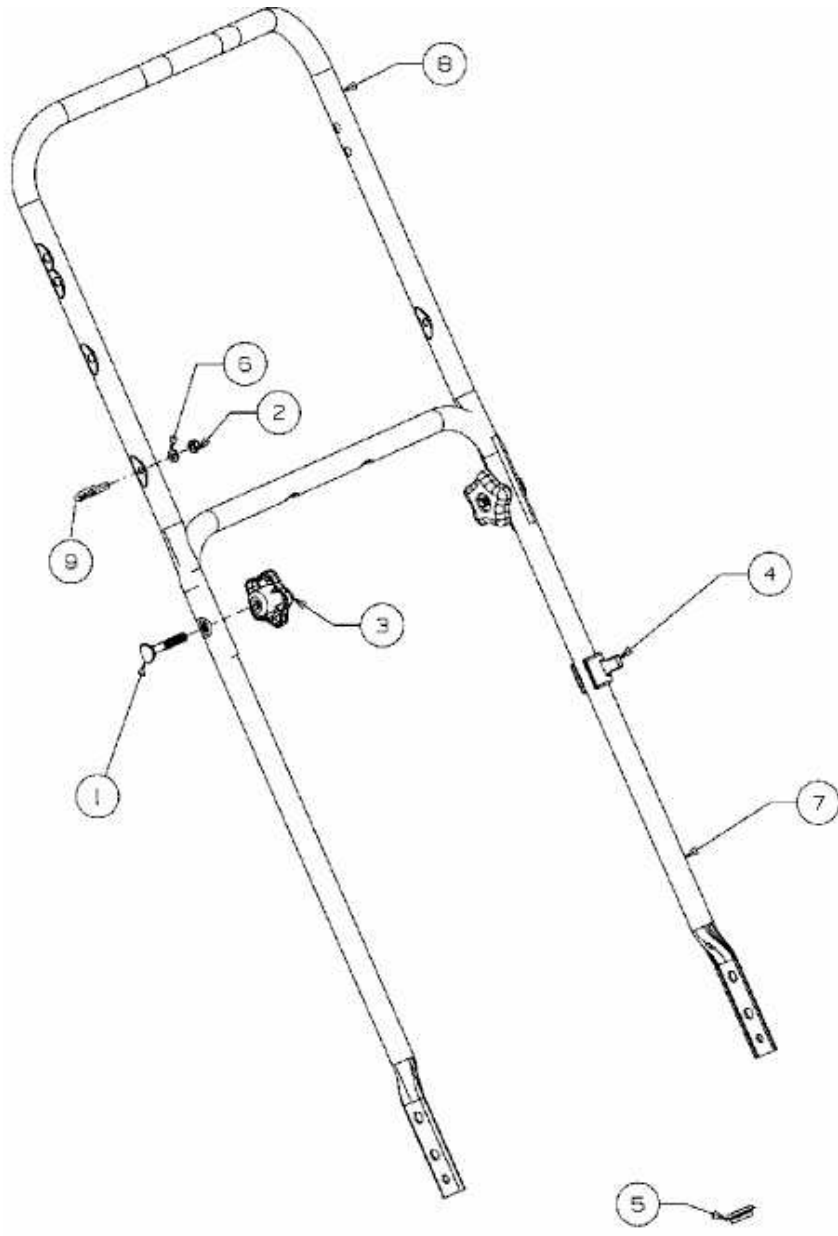

53 SPOHWM > 12A-85M1676 (2009) > HOLM

ASSEMBLE GROMMET AROUND
DRIVE CABLE AND PLUG INTO
DECK HOLE

E3-03814A-01