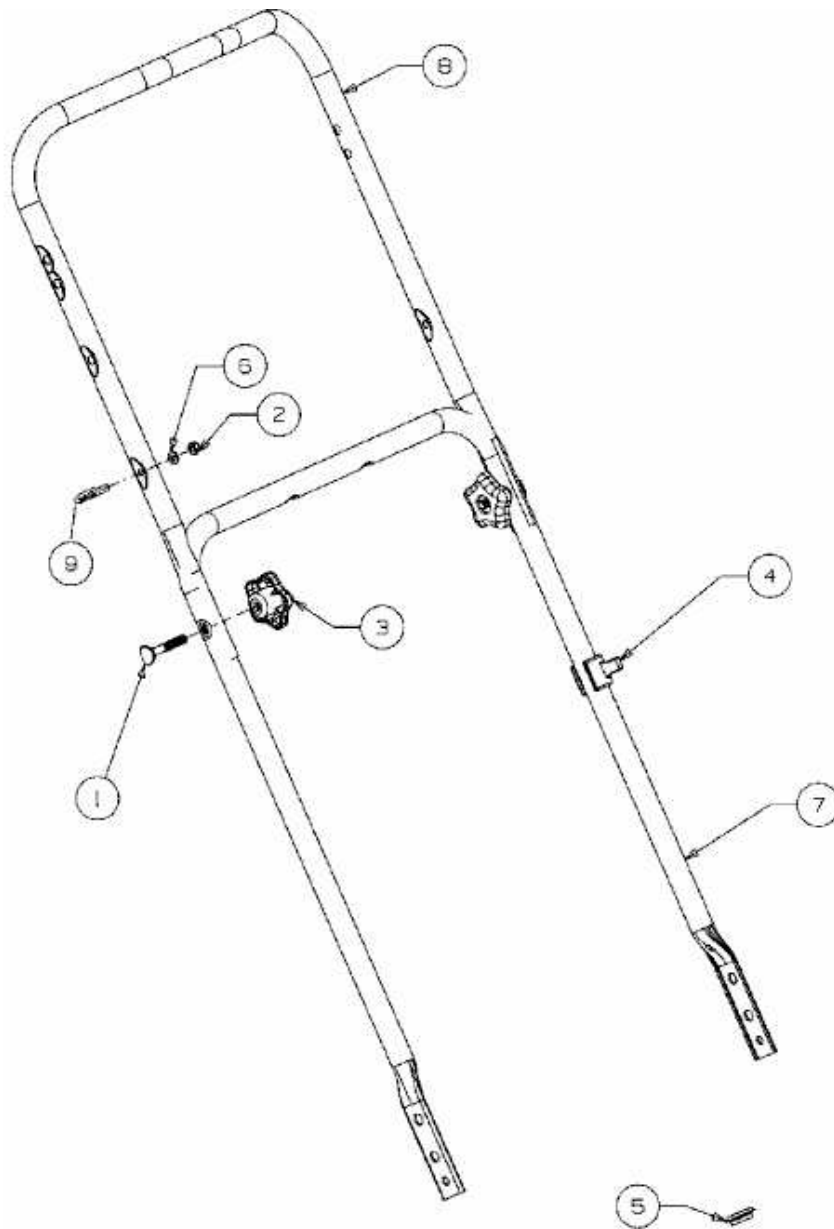

53 SPOHW > 12A-85M1600 (2009) > HOLM

ASSEMBLE GROMMET AROUND  
DRIVE CABLE AND PLUG INTO  
DECK HOLE

E3-03814A-01