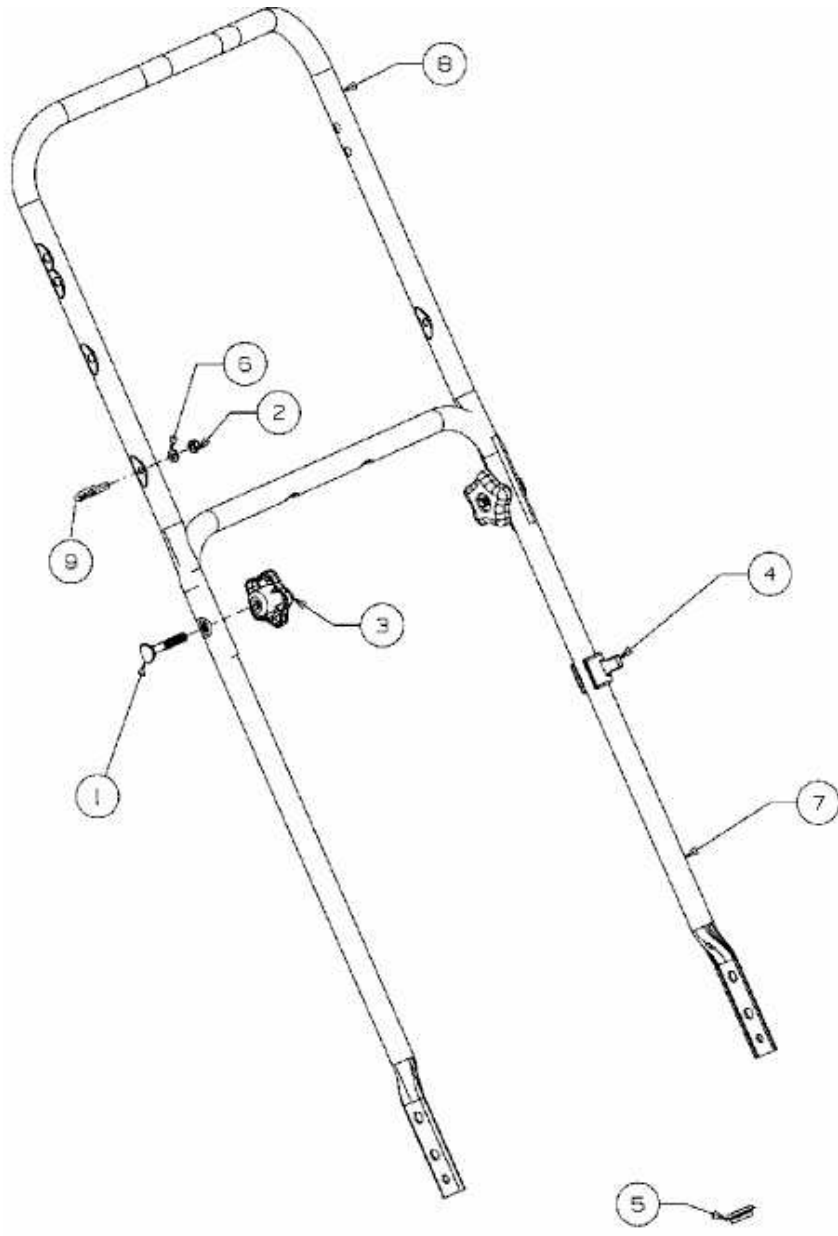

53 SPBHW > 12A-858R600 (2009) > HOLM

ASSEMBLE GROMMET AROUND  
DRIVE CABLE AND PLUG INTO  
DECK HOLE

E3-03814A-01