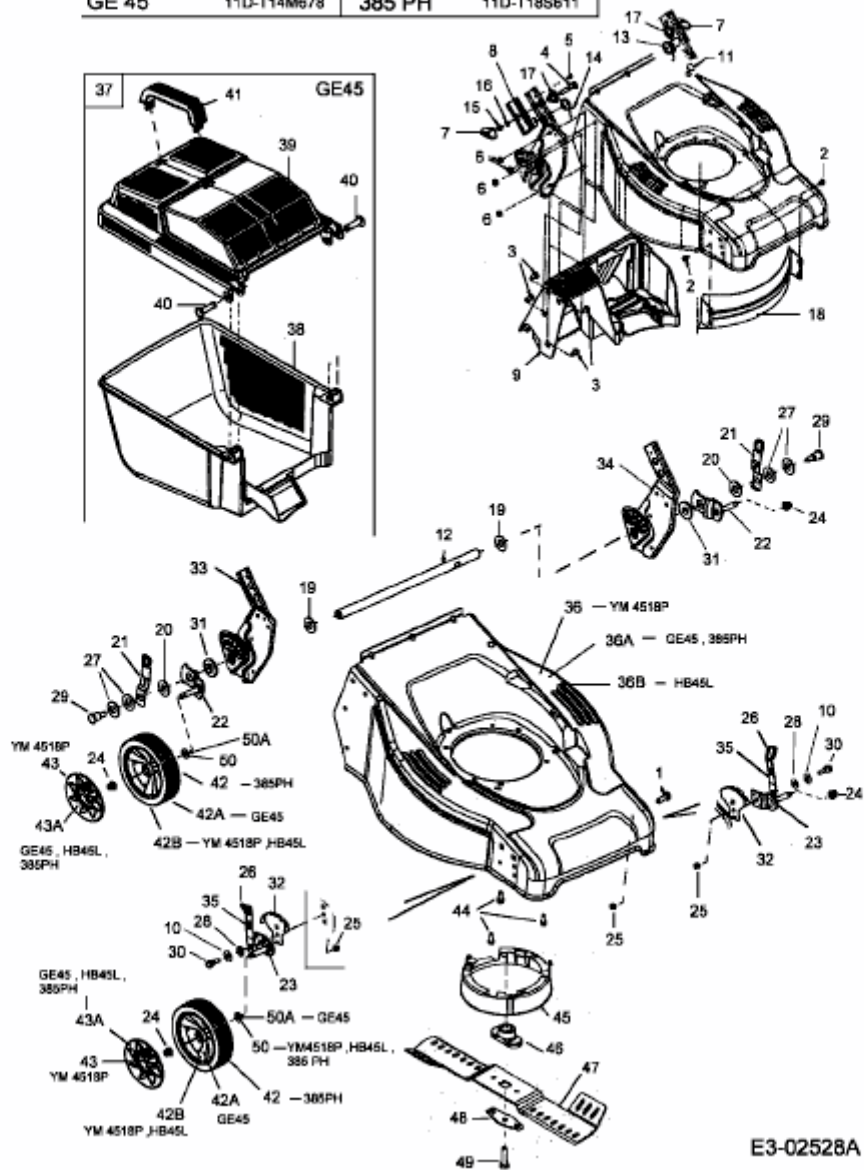

HB 45 L > 11D-T14H690 (2005) > GRASFANGKORB, MESSER, RÄDER,
SCHNITTHÖHENEINSTELLUNG

YM 4518 P	11D-T14H643	HB 45 L	11D-T14H690
GE 45	11D-T14M678	385 PH	11D-T18S611

E3-02528A