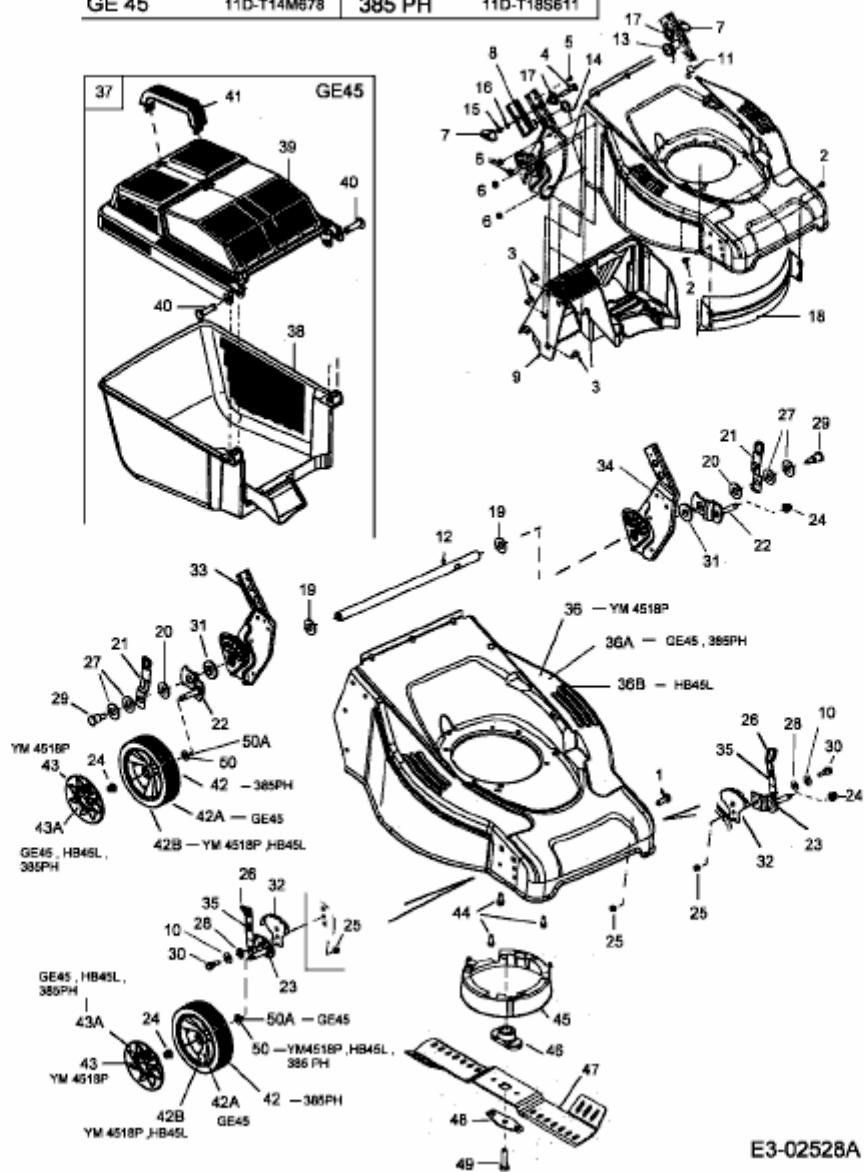

YM 4518 P > 11D-T14H643 (2005) > GRASFANGKORB, MESSER, RÄDER,
SCHNITTHÖHENEINSTELLUNG

YM 4518 P	11D-T14H643	HB 45 L	11D-T14H690
GE 45	11D-T14M678	385 PH	11D-T18S611

E3-02528A