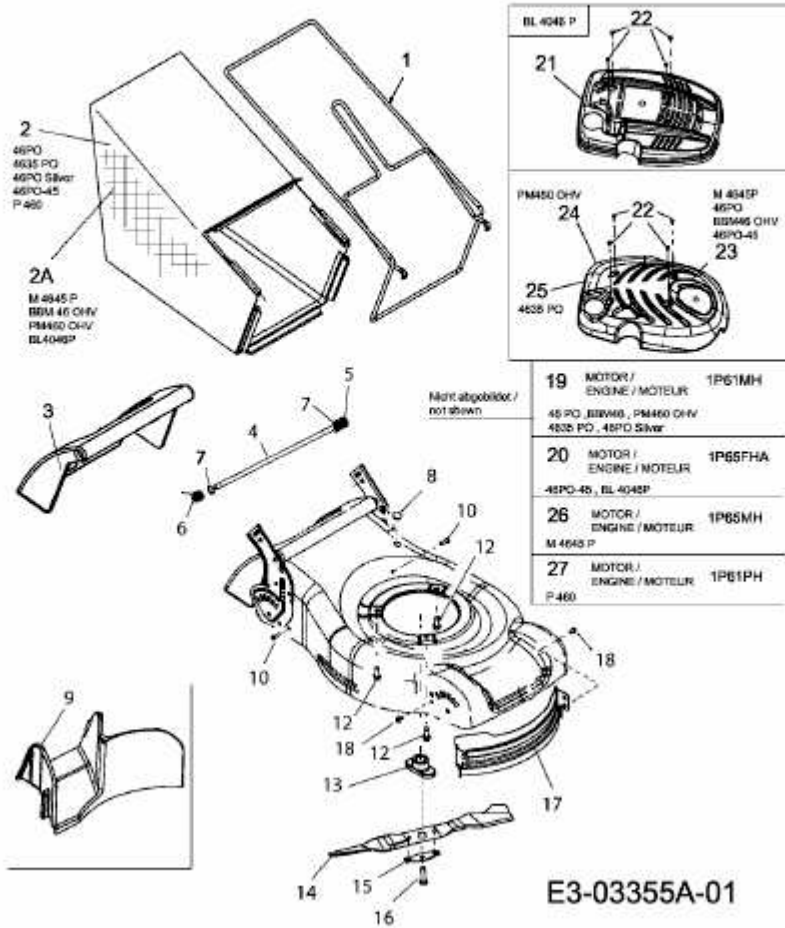

M 4645 P > 11D-J1ME605 (2008) > GRASFANGSACK, MESSER, MOTOR

M 4645 P	11D-J1ME605	4635 PO	11C-J1MD662
46 PO	11C-J1MD600	46PO Silver	11C-J1ML677
46 PO	11C-J1MD604	46PO-45	11C-J1ME600
BBM46 OHV	11C-J1MD619	BL 4045P	11C-J1ME684
PM 460 OHV	11C-J1MD651	P 460	11C-J1ML659

E3-03355A-01