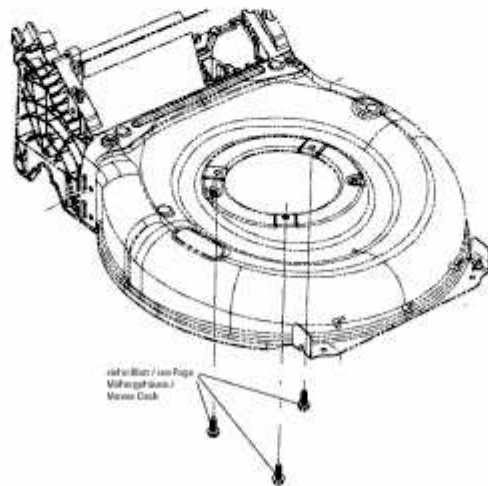

OPTIMA 46 PB > 11A-TG5B600 (2013) > MOTOR

nicht abgebildet / not shown

Motor / Engine	für Mod. / for mod	
1	Smart 46 PO, Smart 46 SPO	MTD
2	SMART 46 SPO, MTD 46, MTD 46 S, MC 46, MC 46 S	MTD
10	Smart 46 PB, Smart 46 SPB; Smart 46 SPBS, Optima 46 PB, MTD 46 PB, MTD 46 SPB, BL 3546 S Imposs 4613, Imposs 4613 S	Briggs & Stratton
11	Optima 46 SPB, Optima 46 SPBHW, Smart 46 SPB	Briggs & Stratton
12	CC 46 SPBHW, CC 46 SPBV, HW 46 BA, WA 46 AHW, MF 46 SPB V, Expert 46 BA, Expert 46 BAV, Optima 46 SP58HW, BL 4553 S	Briggs & Stratton
13	Blue 46 SPBHW	Briggs & Stratton
14	HW 46 SPB	Briggs & Stratton
20	Advance 46 SPKVHW	Kawasaki