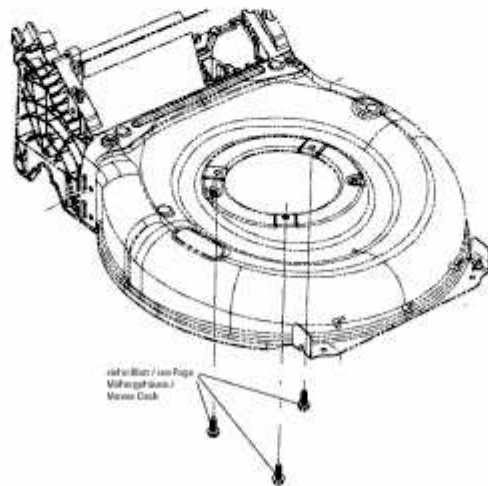

SMART 46 PB > 11A-TC5B600 (2014) > MOTOR

nicht abgebildet / not shown

Motor / Engine	für Mod. / for mod	
1	Smart 46 PO, Smart 46 SPO	MTD
2	SMART 46 SPO, MTD 46, MTD 46 S, MC 46, MC 46 S	MTD
10	Smart 46 PB, Smart 46 SPB; Smart 46 SPBS, Optima 46 PB, MTD 46 PB, MTD 46 SPB, BL 3546 S Imposs 4613, Imposs 4613 S	Briggs & Stratton
11	Optima 46 SPB, Optima 46 SPBHW, Smart 46 SPB	Briggs & Stratton
12	CC 46 SPBHW, CC 46 SPBV, HW 46 BA, WA 46 AHW, MF 46 SPB V, Expert 46 BA, Expert 46 BAV, Optima 46 SP58HW, BL 4553 S	Briggs & Stratton
13	Blue 46 SPBHW	Briggs & Stratton
14	HW 46 SPB	Briggs & Stratton
20	Advance 46 SPKVHW	Kawasaki