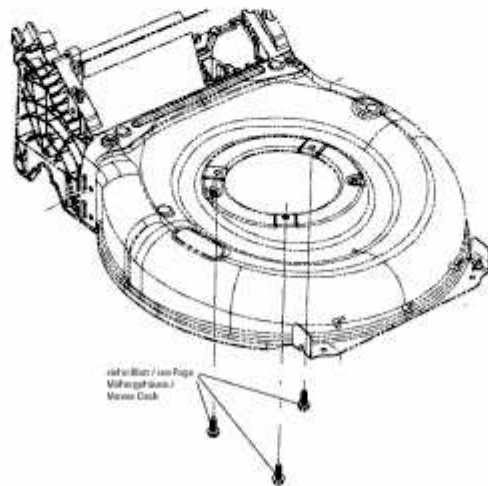

SMART 46 PB > 11A-TA5B600 (2015) > MOTOR

nicht abgebildet / not shown

Motor / Engine	für Mod. / for mod	
1	Smart 46 PO, Smart 46 SPO	MTD
2	SMART 46 SPO, MTD 46, MTD 46 S, MC 46, MC 46 S	MTD
10	Smart 46 PB, Smart 46 SPB; Smart 46 SPBS, Optima 46 PB, MTD 46 PB, MTD 46 SPB, BL 3546 S Imposs 4613, Imposs 4613 S	Briggs & Stratton
11	Optima 46 SPB, Optima 46 SPBHW, Smart 46 SPB	Briggs & Stratton
12	CC 46 SPBHW, CC 46 SPBV, HW 46 BA, WA 46 AHW, MF 46 SPB V, Expert 46 BA, Expert 46 BAV, Optima 46 SP58HW, BL 4553 S	Briggs & Stratton
13	Blue 46 SPBHW	Briggs & Stratton
14	HW 46 SPB	Briggs & Stratton
20	Advance 46 SPKVHW	Kawasaki