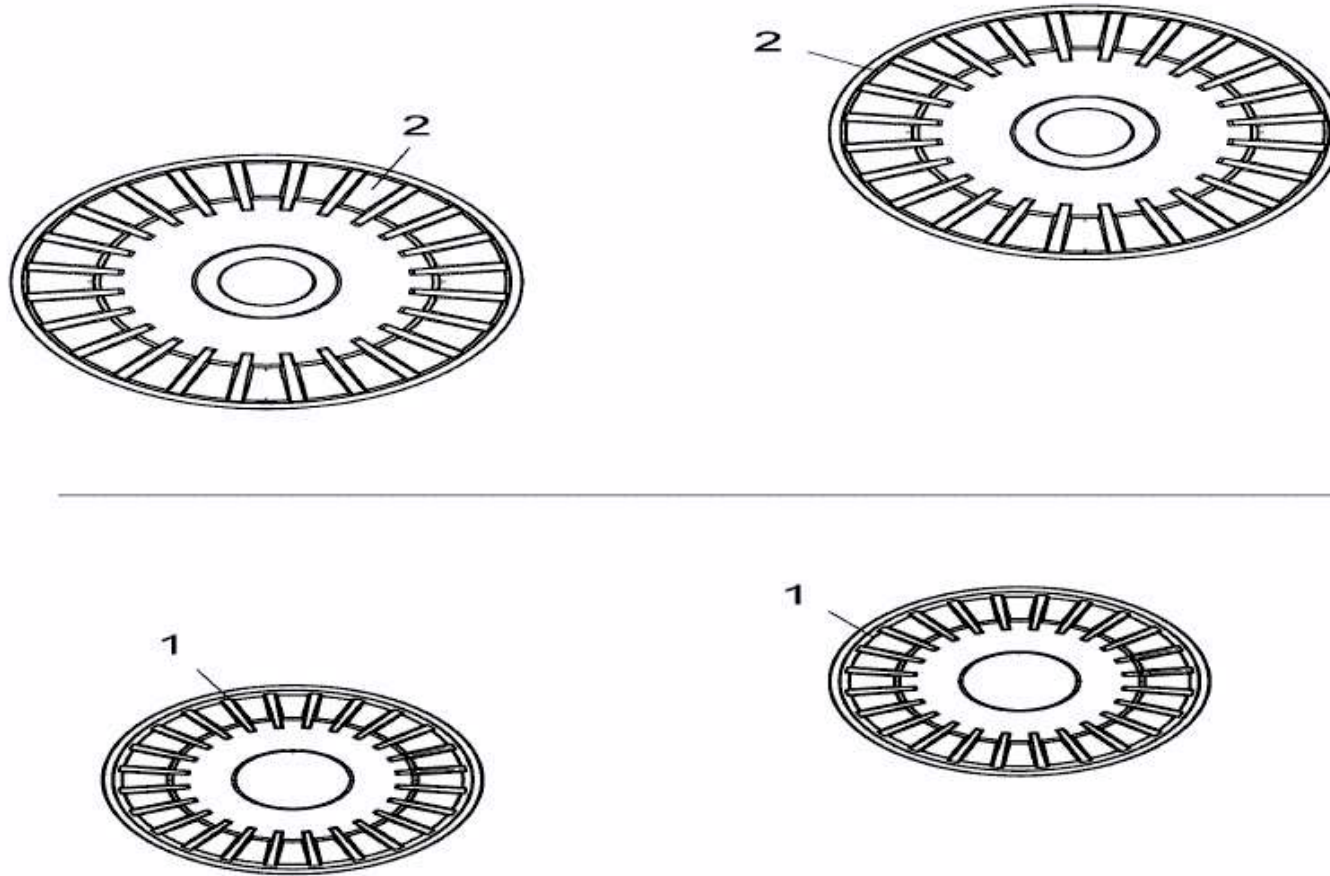

YARD-MAN 21" > 11A-B2AQ301 (2017) > RADKAPPEN

E3-08850A-01