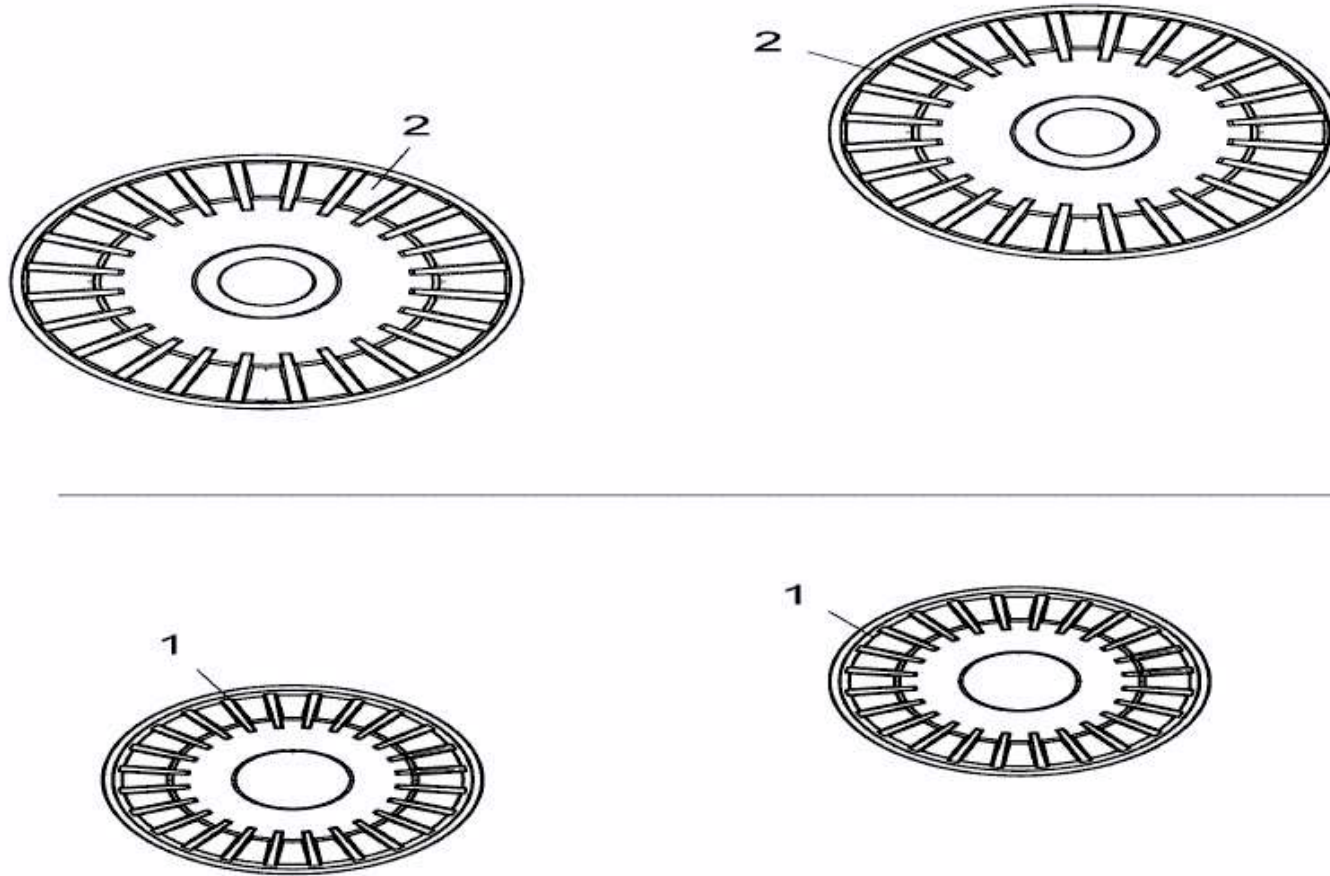

YARD-MAN 21" > 11A-B2AQ301 (2015) > RADKAPPEN

E3-08850A-01