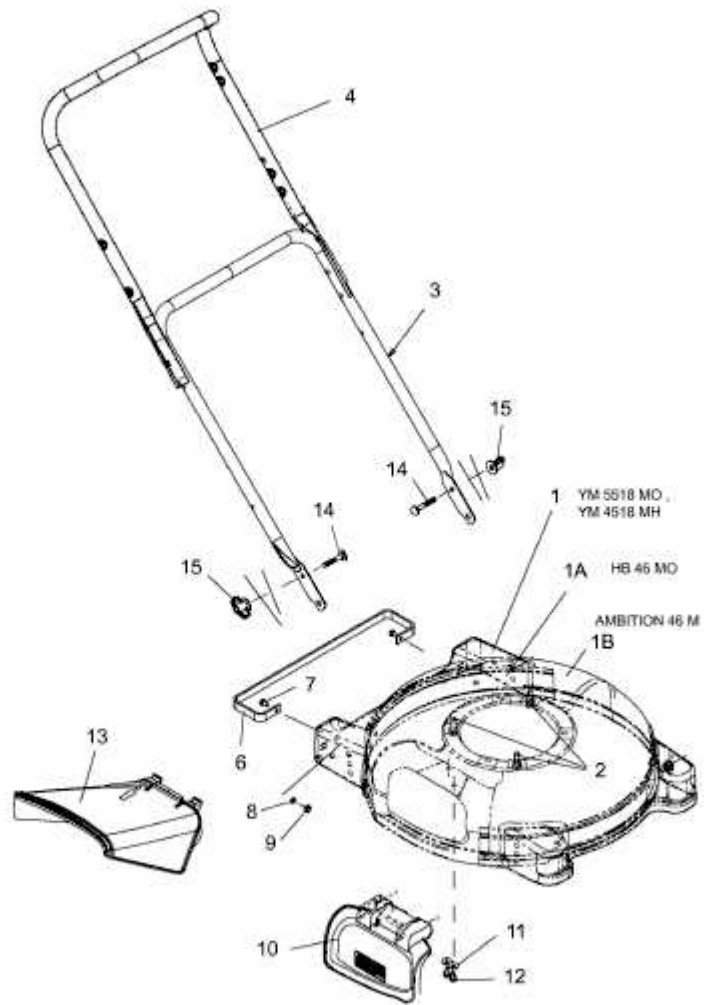

AMBITION 46 M > 11A-70JT650 (2011) > DECK, MOTOR, HOLME

E3-05413B-01