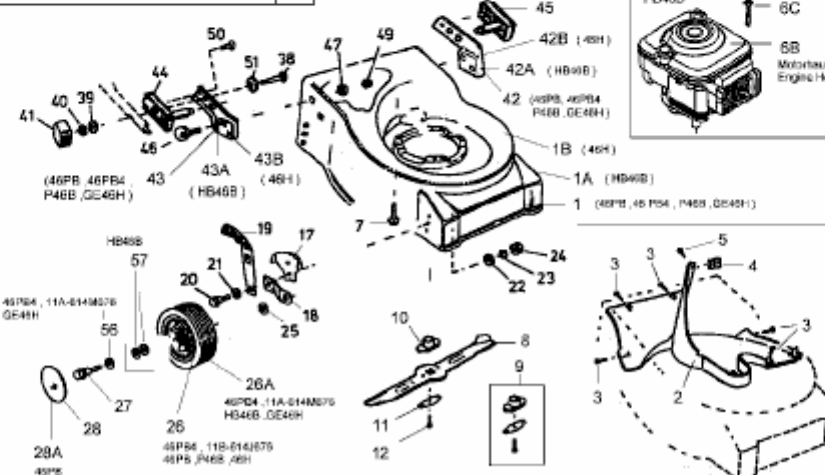

HB 46 B > 11A-614H690 (2005) > GRUNDGERÄT

46 PB	11A-610G600	P 46 B	11A-610G657
46 PB	11A-6F0G600	HB 46 B	11A-614H690
46 PB 4	11A-614M576	46 H	11A-618Q621
46 PB 4	11B-614J676	GE 46 H	11A-618Q676

Motor, Engine, Moteur
nicht abgebildet /
not shown

46PB4, 11B-614J676	6F	Motor B&S
46PB4, 11A-614M676	6E	Motor B&S
6G	Motorhaube	Engine Hood
6C	Schraube /Screw	

GE46H, 46H	6D	Motor HONDA
------------	----	-------------

46PB, P46B	6	Motor B&S
------------	---	-----------

E3-02500A