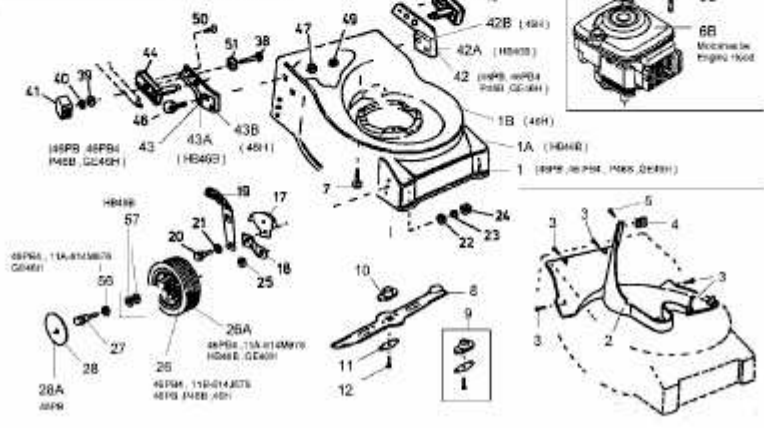

# P 46 B > 11A-610G657 (2005) > GRUNDGERÄT

46 PB	11A-610G800	P 46 B	11A-610G857
46 PB	11A-610G800	HB 46 B	11A-614H630
46 PB 4	11A-614M676	46 H	11A-618Q621
46 PB 4	11B-614J676	GE 46 H	11A-618Q676

Motor, Engine, Moteur  
nicht abgebildet /  
not shown

46PB, 11B-014J676	
6F	Motor 66G
46PB, 11A-614H630	
6E	Motor 66S
6G	Motorhaube Engine Hood
6C	Schraube, Screw
GE46H, 46H	
6D	Motor 66MDA
46PB, P46B	
6	Motor 66S
6A, HB46B	
6A	Motor 66S
6B	Motorhaube Engine Hood

E3-02500A