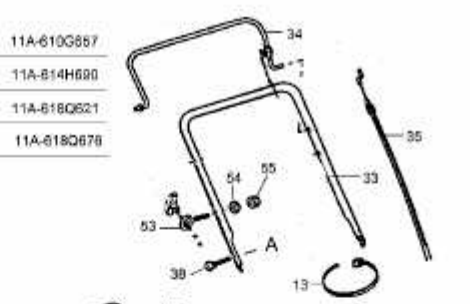

# P 46 B > 11A-610G657 (2005) > GRUNDGERÄT

46 PB	11A-610G800	P 46 B	11A-610G857
46 PB	11A-610G800	HB 46 B	11A-614H630
46 PB 4	11A-614M676	46 H	11A-618Q621
46 PB 4	11B-614J676	GE 46 H	11A-618Q676

Motor, Engine, Moteur  
nicht abgebildet /  
not shown

46PB, 11B-014J676	
6F	Motor 66G
46PB, 11A-614H630	
6E	Motor 66S
6G	Motorhaube Engine Hood
6C	Schraube, Screw
GE46H, 46H	
6D	Motor 66MDA
46PB, P46B	
6	Motor 66S
6A, HB46B	
6A	Motor 66S
6B	Motorhaube Engine Hood