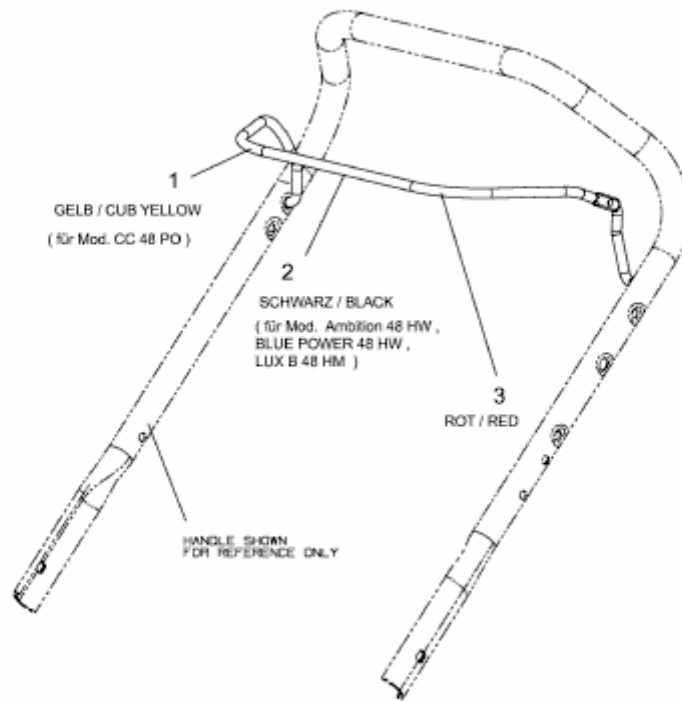

BLUE POWER 48 HW > 11A-129J650 (2013) > BREMSBÜGEL

E3-03748B-01