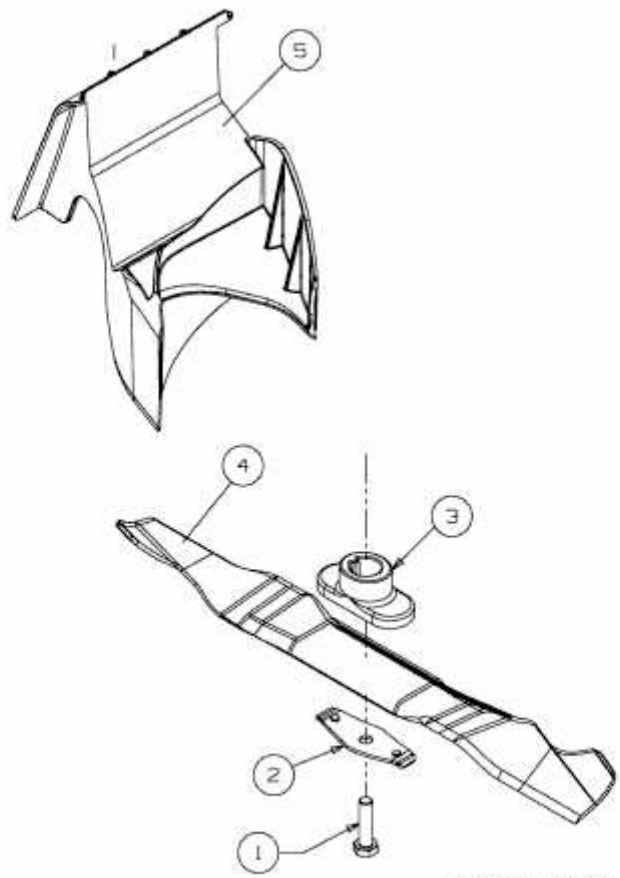

BLUE POWER 48 HW > 11A-129J650 (2013) > MESSER

E3-06666A-01