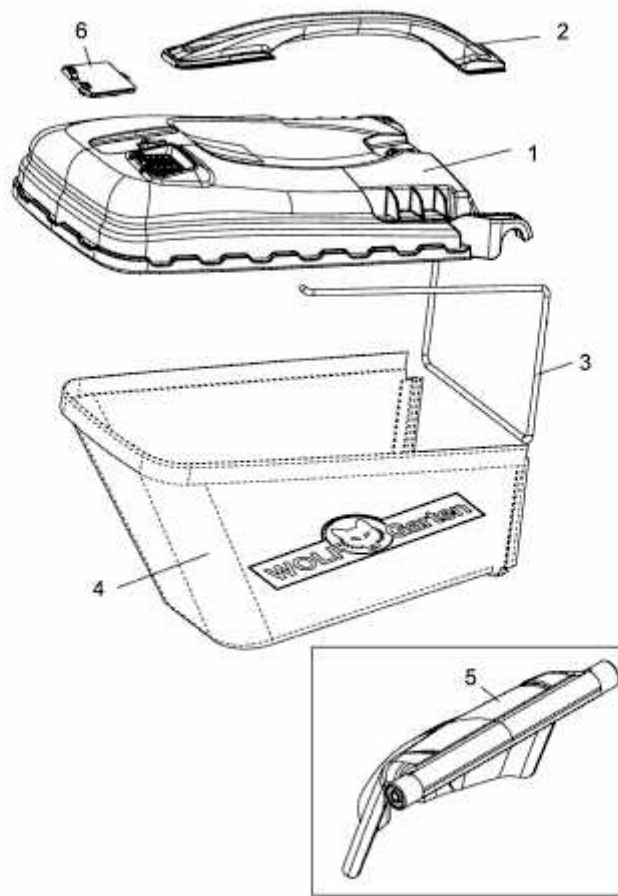

BLUE POWER 48 HW > 11A-129J650 (2012) > GRASFANGSACK, HECKKLAPPE

E3-06596A-01