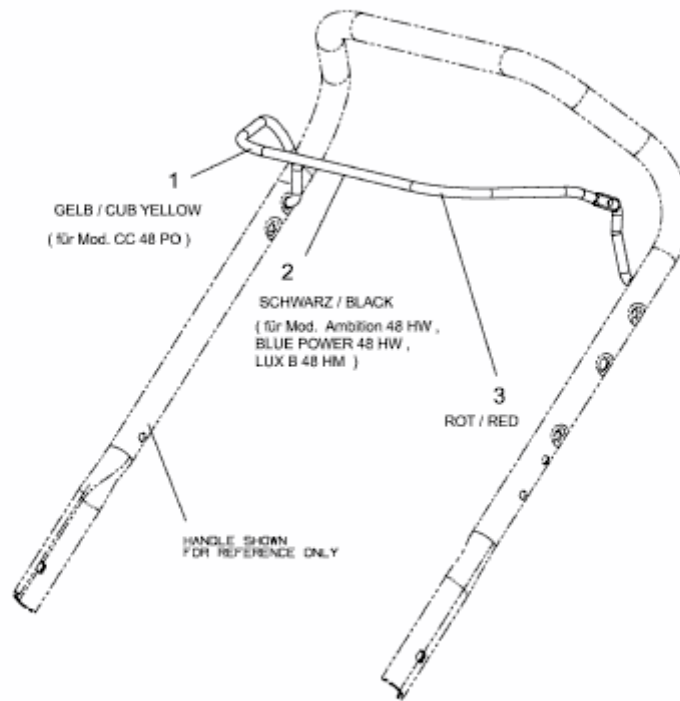

BLUE POWER 48 HW > 11A-129J650 (2012) > BREMSBÜGEL

E3-03748B-01