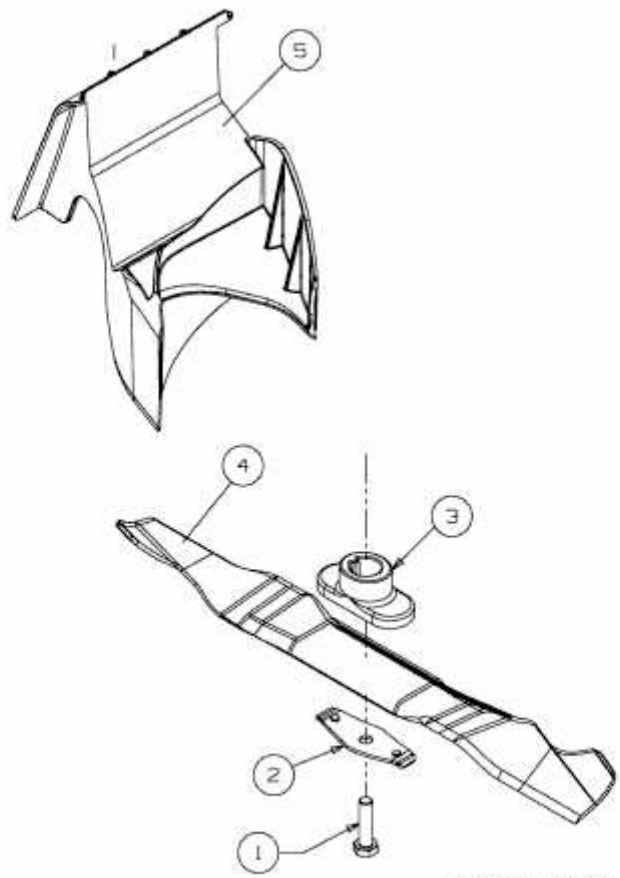

BLUE POWER 48 HW > 11A-129J650 (2012) > MESSER

E3-06666A-01