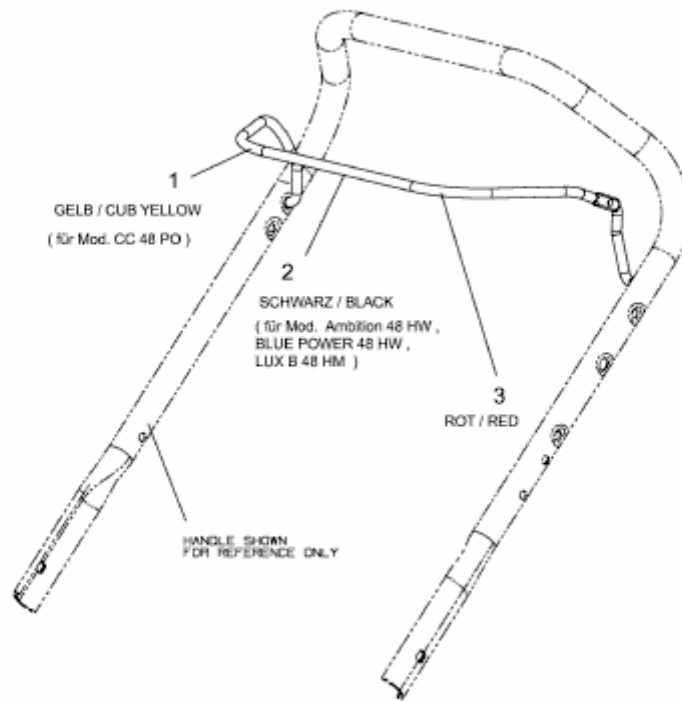

BLUE POWER 48 HW > 11A-129J650 (2011) > BREMSBÜGEL

E3-03748B-01