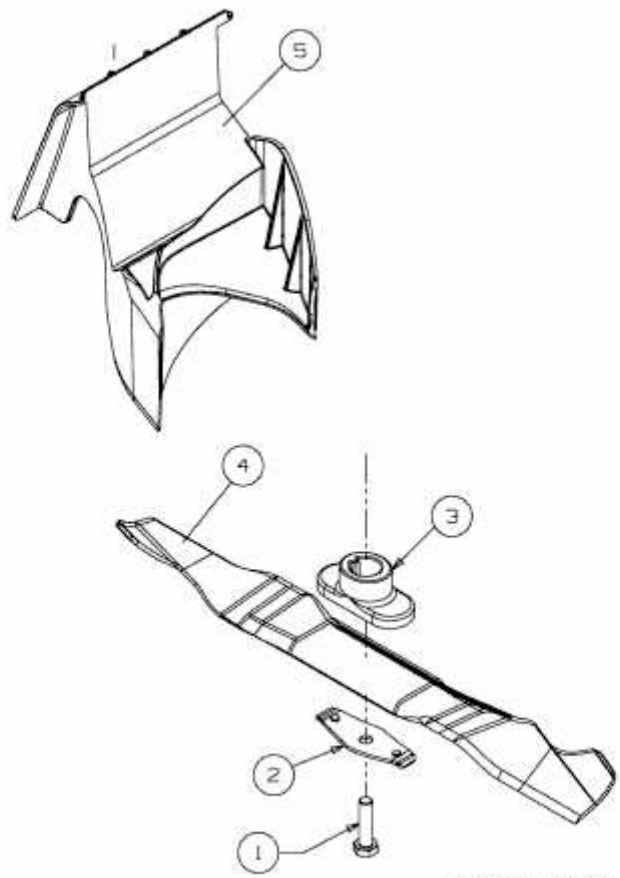

BLUE POWER 48 HW > 11A-129J650 (2011) > MESSER

E3-06666A-01