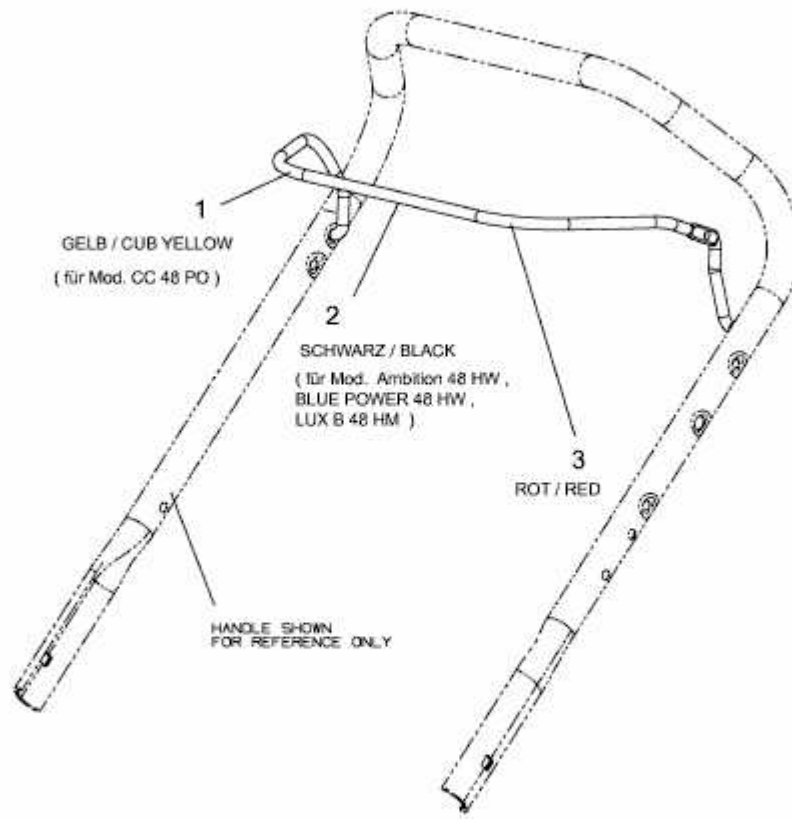

AMBITION 48 HW > 11A-118R650 (2011) > BREMSBÜGEL

E3-03748B-01