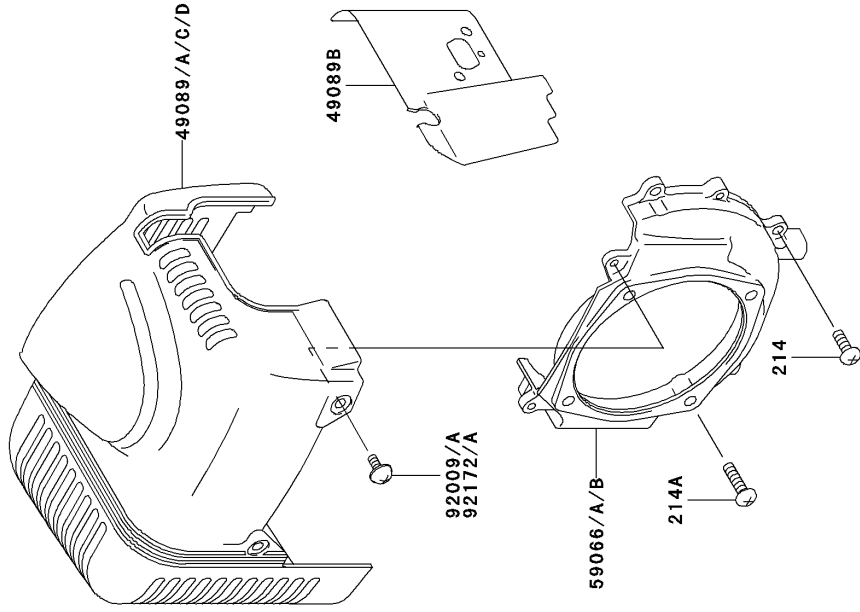

E0150-A334L

Ref No.	Part No.	Part Name	Qty		
			A	B	C
214	214B0514	SCREW-PAN+-	3	3	3
214A	214B0520	SCREW-PAN+-	1	1	1
49089	49089-2385	SHROUD-ENGINE	1	*	
49089A	49089-2385	SHROUD-ENGINE			
	(TH048-123604)				
49089B	49089-2386	SHROUD-ENGINE	1	1	1
49089C	49089-2553	SHROUD-ENGINE			1
49089D	49089-2553	SHROUD-ENGINE		1	
	(TH048-123605 -)				
59066	59066-2651	HOUSING-FAN	*		
	(TH048-005496)				
59066A	59066-2747	HOUSING-FAN		1	1
59066B	59066-2747	HOUSING-FAN	1		
	(TH048-005497 -)				
92009	92009-2234	SCREW,4X10	2		
92009A	92009-2234	SCREW,4X10		*	
92172	92172-2060	SCREW,4X10			2
92172A	92172-2060	SCREW,4X10		2