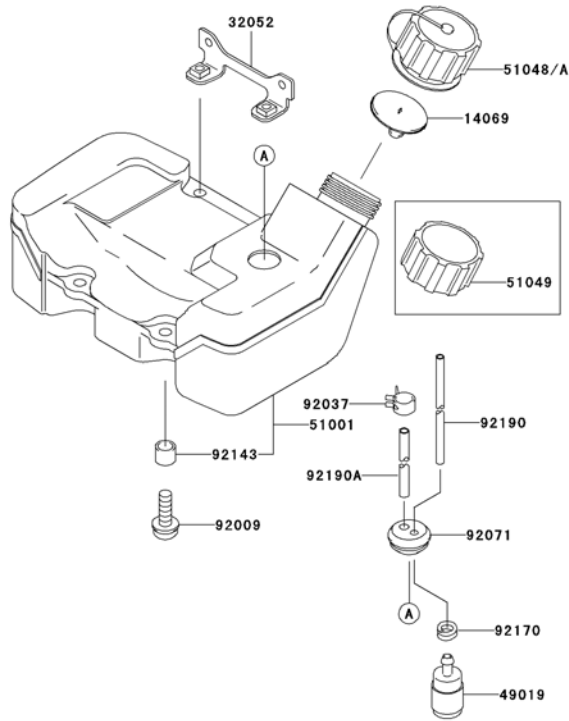

E0200-A205B

Ref No.	Part No.	Part Name	Qty	A
14069	14069-2056	BREATHER	1	
32052	32052-2215	BRACKET-TANK	1	
49019	49019-2111	FILTER-FUEL	1	
51001	51001-2268	TANK-COMP-FUEL	1	
51048	51048-2066	CAP-ASSY-TANK	*	
	(TH043-067542)			
51048A	51048-2077	CAP-ASSY-TANK	1	
	(TH043-067543 -)			
51049	51049-2057	CAP-TANK	*	
92009	92009-2383	SCREW,5X20	4	
92037	92037-2139	CLAMP	1	
92071	92071-2142	GROMMET,FUEL TANK	1	
92143	92143-2162	COLLAR	4	
92170	92170-2080	CLAMP,FUEL FILTER	1	
92190	92190-2157	TUBE,3X5X200	1	
92190A	92190-2161	TUBE,3X6X100	1