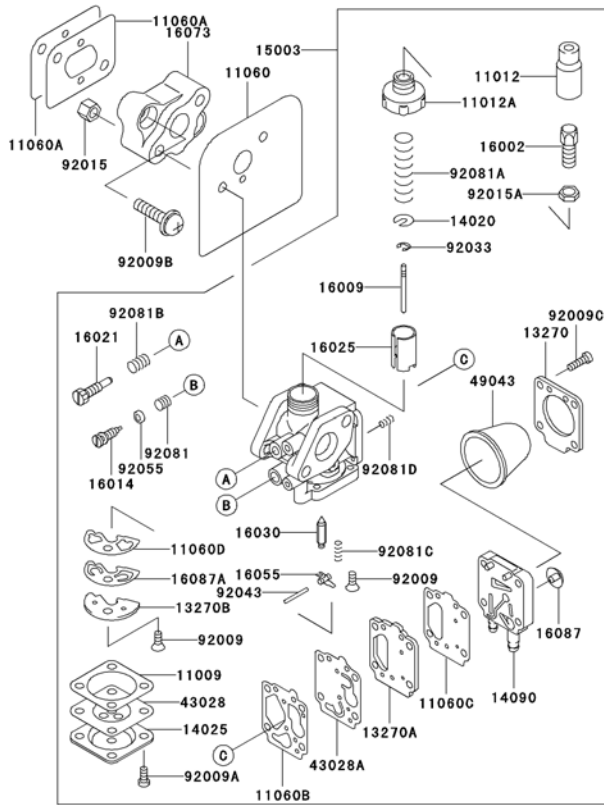

E0180-A052A

Ref No.	Part No.	Part Name	Qty	A
11009	11009-2366	GASKET	1	
11012	11012-2230	CAP,CARBURETOR	1	
11012A	11012-2185	CAP,BODY	1	
11060	11060-2298	GASKET,CARBURETOR	1	
11060A	11060-2299	GASKET,INSULATOR	2	
11060B	11060-2305	GASKET	1	
11060C	11060-2306	GASKET	1	
11060D	11060-2307	GASKET	1	
13270	13270-2014	PLATE	1	
13270A	13270-2015	PLATE	1	
13270B	13270-2016	PLATE	1	
14020	14020-2009	RETAINER,VALVE	1	
14025	14025-2027	COVER	1	
14090	14090-2060	COVER	1	
15003	15003-2334	CARBURETOR-ASSY	1	
16002	16002-2004	ADJUSTER-CABLE	1	
16009	16009-2120	NEEDLE-JET	1	
16014	16014-2064	SCREW-PILOT AIR	1	
16021	16021-2008	SCREW-THROTTLE STOP	1	
16025	16025-2173	VALVE-THROTTLE	1	
16030	16030-2087	VALVE-FLOAT	1	
16055	13168-2118	ARM-FLOAT	1	
16073	16073-2176	INSULATOR	1	
16087	16087-2059	VALVE-CHECK	1	
16087A	16087-2060	VALVE-CHECK	1	
43028	43028-2065	DIAPHRAGM	1	
43028A	43028-2082	DIAPHRAGM	1	
49043	49043-2071	PUMP-PRIMING	1	
92009	92009-2053	SCREW	2	
92009A	92009-2061	SCREW	4	
92009B	92009-2249	SCREW,5X20	2	
92009C	92009-2361	SCREW,3X14	4	
92015	92015-2097	NUT	2	
92015A	92015-2124	NUT	1	
92033	92033-2070	RING-SNAP	1	
92043	92043-2099	PIN	1	
92055	92055-2067	RING-O	1	
92081	92081-2249	SPRING	1	
92081A	92081-2246	SPRING,THROTTLE	1	
92081B	92081-2245	SPRING	1	
92081C	92081-2339	SPRING	1	
92081D	92081-2340	SPRING	1