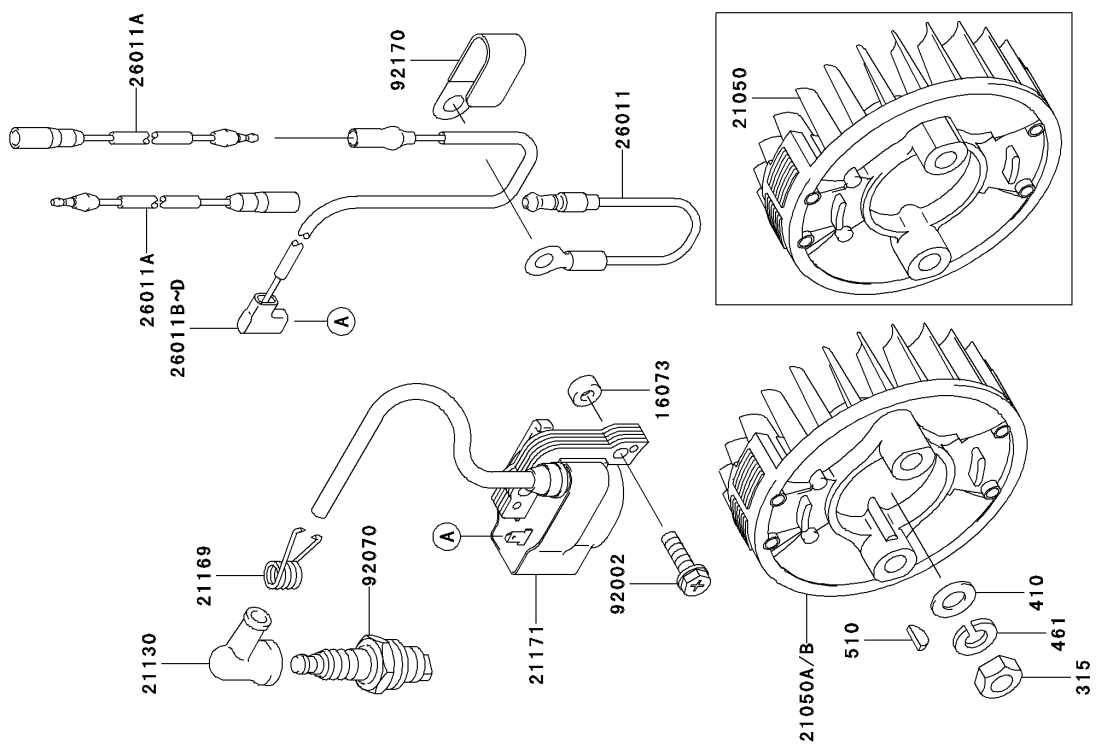

Ref No.	Part No.	Part Name	Qty	A	B
315	315B0800	NUT-HEX-FINE	1	1	1
410	410B0800	W-PLAIN-S	1	1	1
461	461F0800	WASHER-SPRING	1	1	1
510	510A3100	KEY-WOODRUFF	1	1	1
16073	16073-2198	INSULATOR	2	2	2
21050	21050-2282	FLYWHEEL	*		
21050A	21050-2301	FLYWHEEL	1	1	1
21050B	21050-2301	FLYWHEEL	1	1	1
21130	21130-2056	CAP-SPARK PLUG	1	1	1
21169	21169-2051	TERMINAL	1	1	1
21171	21171-2234	COIL-ASSY-IGNITION	1	1	1
26011	26011-2113	WIRE-LEAD	1	1	1
26011A	26011-2201	WIRE-LEAD	2	2	2
26011B	26011-2361	WIRE-LEAD,L=230	*		
26011C	26011-2376	WIRE-LEAD,L=230	1	1	1
26011D	26011-2376	WIRE-LEAD,L=230	1	1	1
92002	92002-2197	BOLT,4X20	2	2	2
92070	92070-2108	PLUG-SPARK,BPMR6A(NGK),SOLID	1	1	1
92170	92170-2041	CLAMP	1	1	1

E0160-B008A