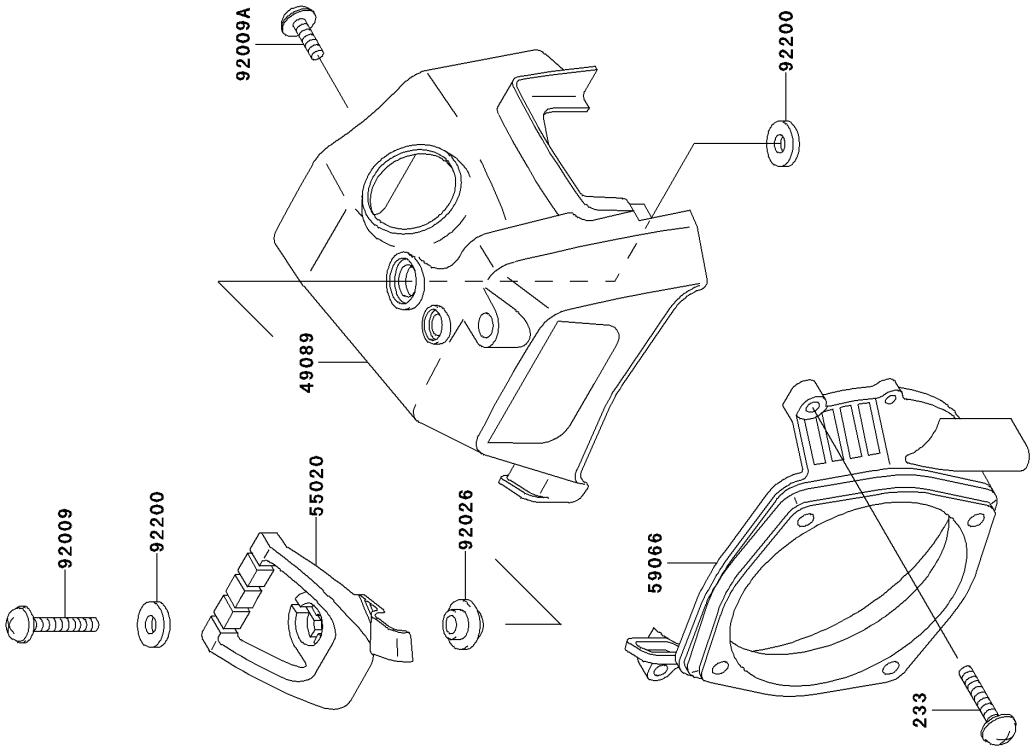

E0150-A044A

Ref No.	Part No.	Part Name	Qty	C
233	233B0518	SCREW-PAN-WP+-	4	
49089	49089-2394	SHROUD-ENGINE	1	
55020	55020-2080	GUARD	1	
59066	59066-2658-9B	HOUSING-FAN	1	
92009	92009-2355	SCREW,5X20	1	
92009A	92009-2357	SCREW,5X10	1	
92026	92026-2323	SPACER	1	
92200	92200-2063	WASHER,5.5X13.8X2.0	2