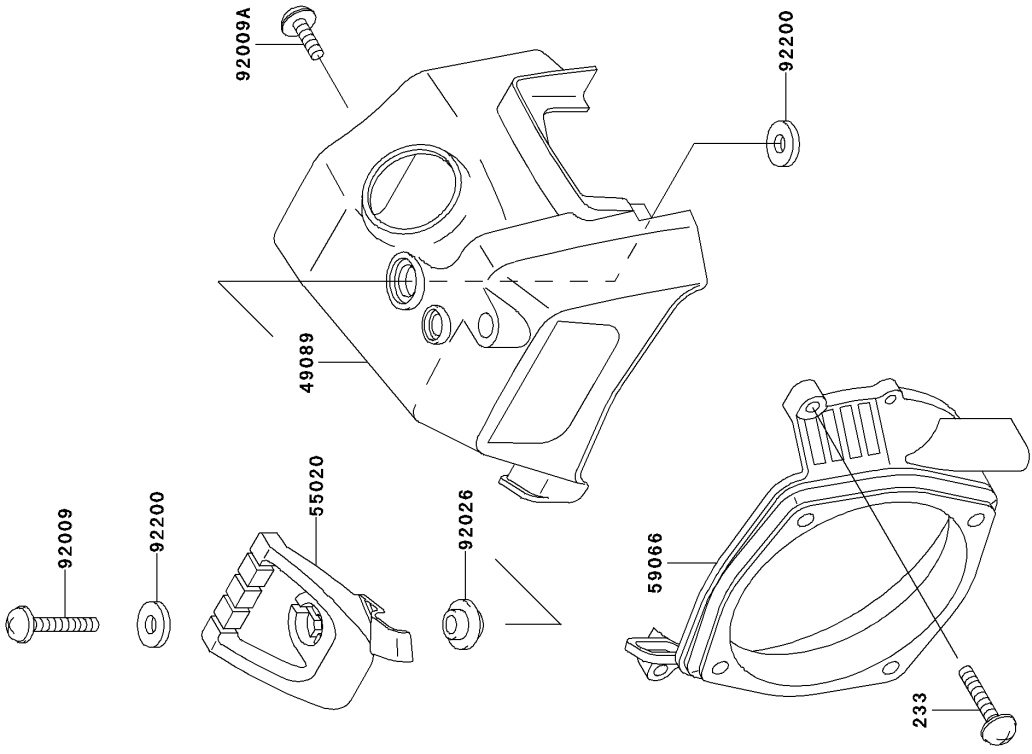

E0150-A044A

Ref No.	Part No.	Part Name	Qty	B
233	233B0518	SCREW-PAN-WP+-	4	
49089	49089-2395	SHROUD-ENGINE	1	
55020	55020-2080	GUARD	1	
59066	59066-2658-ZN	HOUSING-FAN	1	
92009	92009-2355	SCREW,5X20	1	
92009A	92009-2357	SCREW,5X10	1	
92026	92026-2323	SPACER	1	
92200	92200-2063	WASHER,5.5X13.8X2.0	2