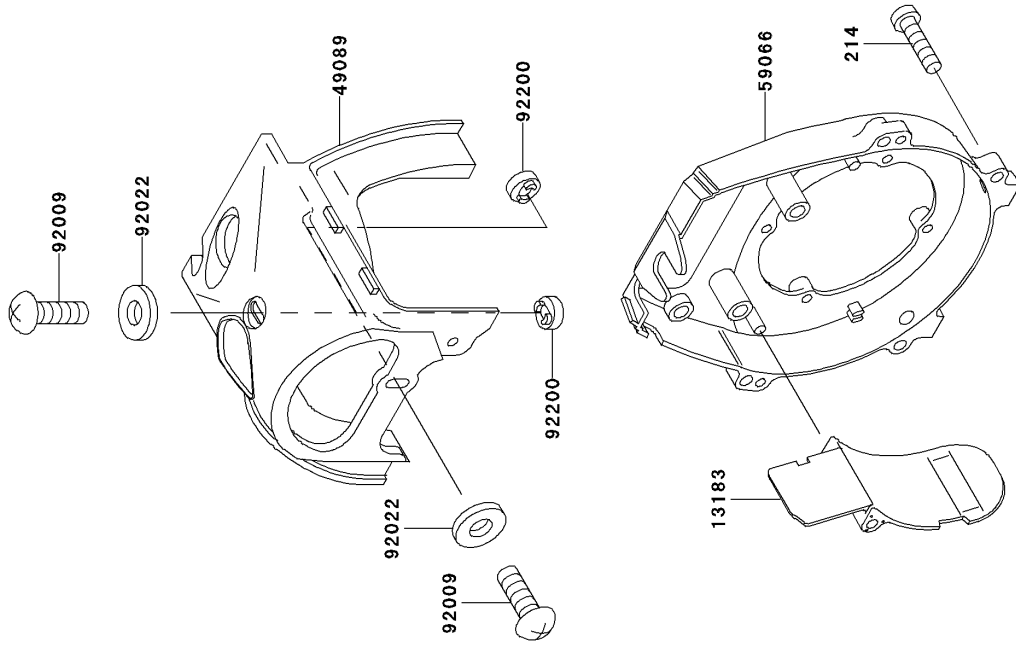

E0150-A084A

Ref No.	Part No.	Part Name	Qty	A
214	214B0416	SCREW-PAN+-	4	
13183	13183-2080	PLATE	1	
49089	49089-2236	SHROUD-ENGINE	1	
59066	59066-2408-9N	HOUSING-FAN	1	
92009	92009-2236	SCREW,4X14	2	
92022	92022-2387	WASHER,4.5X10X1.2	2	
92200	92200-2008	WASHER	2