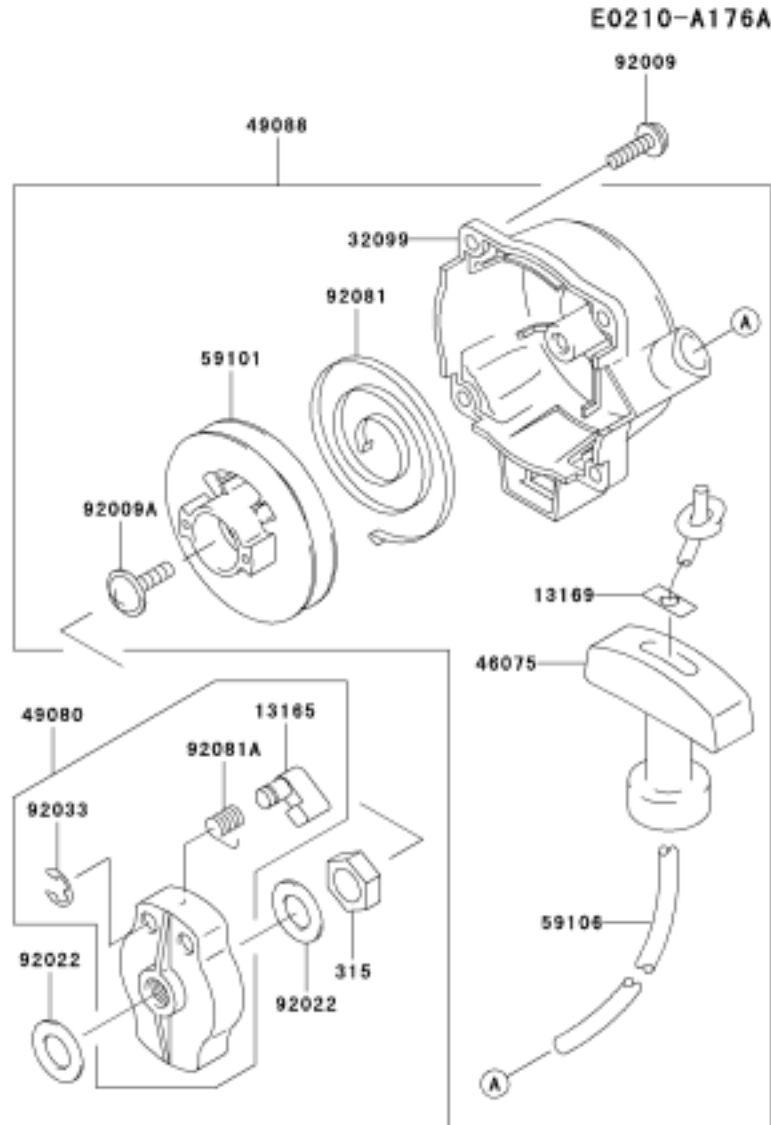

Ref No.	Part No.	Part Name	Qty	A
11005	11005-2136	CYLINDER-ENGINE	1	
11060	11060-2402	GASKET,CYLINDER	1	
11065	11065-2064	CAP	2	
14002	14002-2327	CRANKCASE	1	
14002A	14002-2328	CRANKCASE	*	
	( - TH023-077568)			
14002B	14002-2339	CRANKCASE	*	
	( TH023-077569 - )			
14002C	14002-2345	CRANKCASE	1	
34001	34001-2083	STAND	1	
92009	92009-2115	SCREW	3	
92043	92043-1302	PIN	2	
92045	92045-2006	BEARING-BALL,6000C3	2	
92049	92049-2074	SEAL-OIL	2	
92150	92150-2091	BOLT	4	

Ref No.	Part No.	Part Name	Qty	A
315	315B0800	NUT-HEX-FINE	1	
13165	13165-2052	PAWL	1	
13169	13169-2386	PLATE,RECOIL STARTER	1	
32099	32099-2327	CASE,RECOIL STARTER	1	
46075	46075-2116	GRIP,RECOIL STARTER	1	
49080	49080-2182	PULLEY-STARTING	1	
49088	49088-2489	STARTER-RECOIL	1	
59101	59101-2106	REEL,RECOIL STARTER	1	
59106	59106-2147	ROPE,3.5X800	1	
92009	92009-2236	SCREW,4X14	4	
92009A	92009-2358	SCREW	1	
92022	92022-2138	WASHER,8X16X1.2	2	
92033	92033-2010	RING-SNAP	1	
92081	92081-2238	SPRING,RECOIL	1	
92081A	92081-2253	SPRING	1	

E0200-A237B

Ref No.	Part No.	Part Name	Qty	A
49019	49019-2111	FILTER-FUEL	1	
49116	49116-2064	VALVE-ASSY	1	
51001	51001-2296	TANK-COMP-FUEL	1	
51048	51048-2078	CAP-ASSY-TANK	1	
92009	92009-2368	SCREW,5X16	3	
92071	92071-2142	GROMMET,FUEL TANK	1	
92143	92143-2161	COLLAR,TANK	2	
92170	92170-2080	CLAMP,FUEL FILTER	2	
92190	92190-2174	TUBE,3X6X90	1	
92191	92191-2102	TUBE,3X6X182	1	