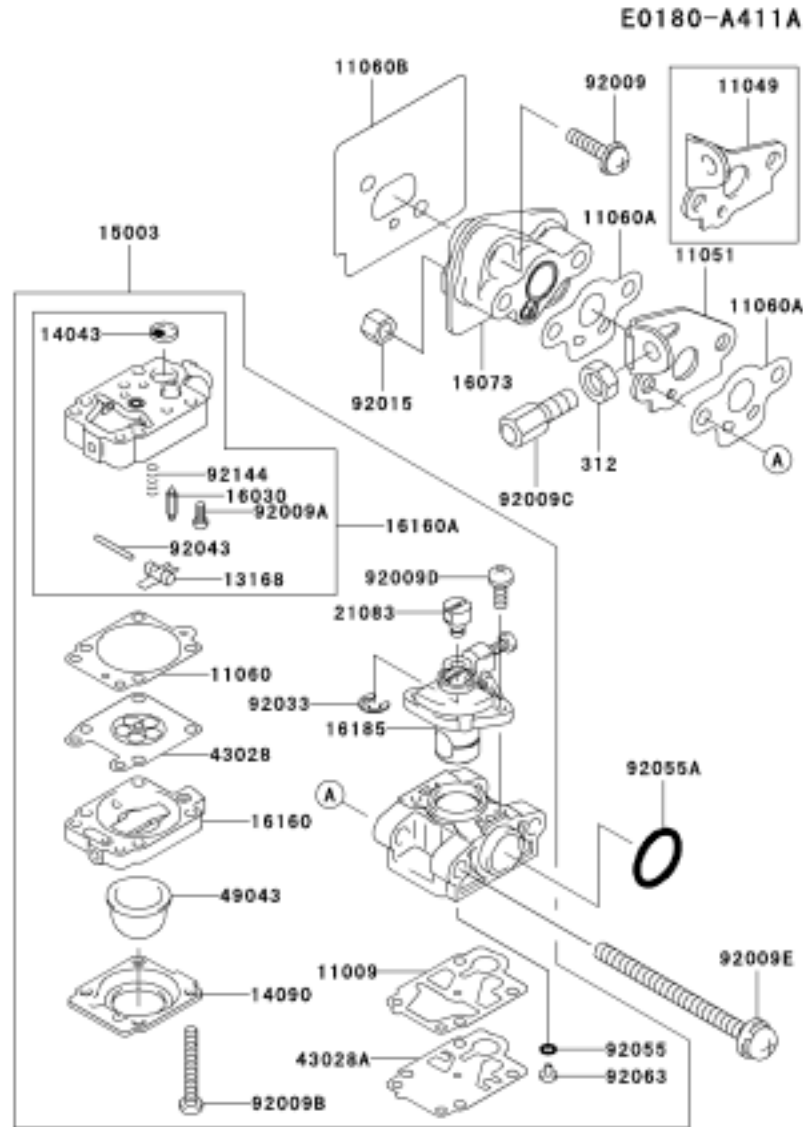

Ref No.	Part No.	Part Name	Qty	A
312	312B0600	NUT-HEX	1	
11009	11009-2757	GASKET	1	
11049	11049-2003	BRACKET	*	
11051	11051-2112	BRACKET	1	
11060	11060-2111	GASKET	1	
11060A	11060-2181	GASKET,CARBURETOR	2	
11060B	11060-2403	GASKET,INSULATOR	1	
13168	16055-2051	LEVER	1	
14043	14043-2051	FILTER	1	
14090	14090-2017	COVER,PRIMER PUMP	1	
15003	15003-2645	CARBURETOR-ASSY	1	
16030	16030-2078	VALVE-FLOAT	1	
16073	16073-2190	INSULATOR	1	
16160	16160-2089	BODY	1	
16160A	16160-2103	BODY	1	
16185	16185-2025	VALVE-ASSY-THROTTLE	1	
21083	21083-2073	ARM	1	
43028	43028-2054	DIAPHRAGM	1	
43028A	43028-2067	DIAPHRAGM	1	
49043	49043-2067	PUMP-PRIMING	1	
92009	92009-2249	SCREW,5X20	2	
92009A	92009-2336	SCREW	1	
92009B	92009-2337	SCREW	4	
92009C	92009-2354	SCREW	1	
92009D	92009-2373	SCREW	2	
92009E	92009-2397	SCREW,5X65	2	
92015	92015-2097	NUT,M5	2	
92033	92033-2078	RING-SNAP	1	
92043	92043-2094	PIN	1	
92055	92055-2147	RING-O	1	
92055A	92055-2184	RING-O,14.8X2.4	1	
92063	92063-2355	JET-MAIN,#34	1	
92144	92144-2308	SPRING	1