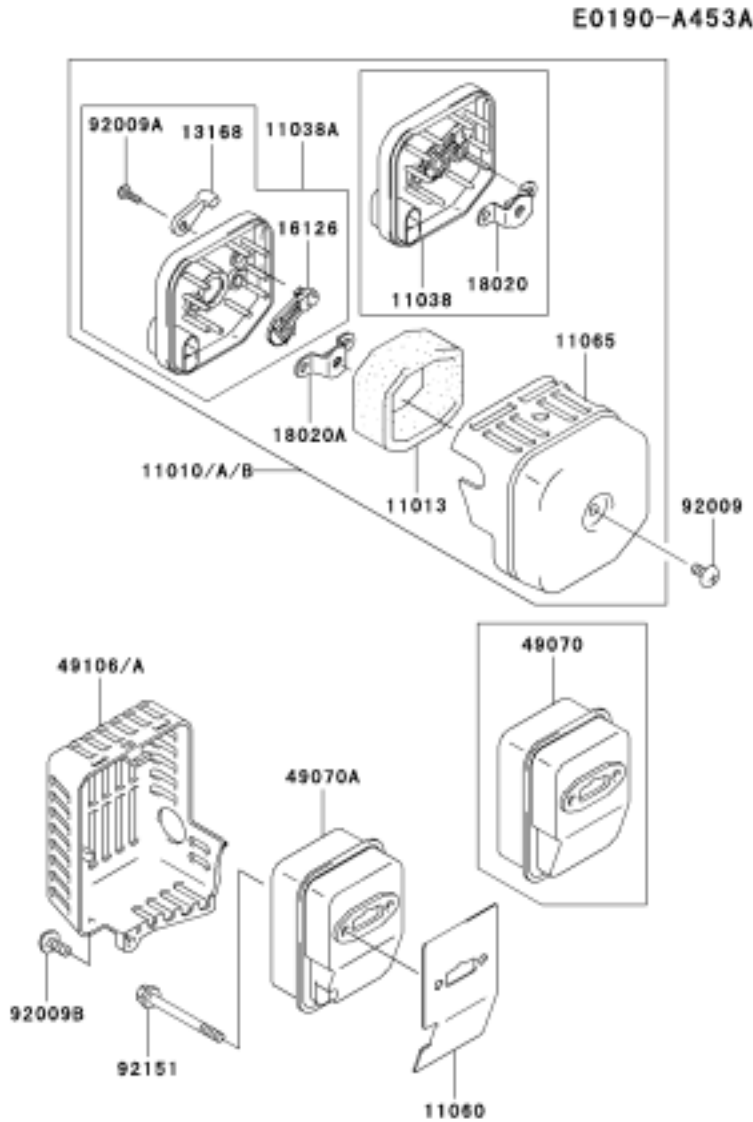

Ref No.	Part No.	Part Name	Qty	A
11005	11005-2136	CYLINDER-ENGINE	1	
11060	11060-2402	GASKET,CYLINDER	1	
11065	11065-2064	CAP	2	
14002	14002-2327	CRANKCASE	1	
14002A	14002-2328	CRANKCASE	*	
	( - TH023-077568)			
14002B	14002-2339	CRANKCASE	*	
	( TH023-077569 - )			
14002C	14002-2345	CRANKCASE	1	
34001	34001-2083	STAND	1	
92009	92009-2115	SCREW	3	
92043	92043-1302	PIN	2	
92045	92045-2006	BEARING-BALL,6000C3	2	
92049	92049-2074	SEAL-OIL	2	
92150	92150-2091	BOLT	4	

Ref No.	Part No.	Part Name	Qty	A
315	315B0800	NUT-HEX-FINE	1	
13165	13165-2052	PAWL	1	
13169	13169-2386	PLATE,RECOIL STARTER	1	
32099	32099-2327	CASE,RECOIL STARTER	1	
46075	46075-2116	GRIP,RECOIL STARTER	1	
49080	49080-2182	PULLEY-STARTING	1	
49088	49088-2489	STARTER-RECOIL	1	
59101	59101-2106	REEL,RECOIL STARTER	1	
59106	59106-2147	ROPE,3.5X800	1	
92009	92009-2236	SCREW,4X14	4	
92009A	92009-2358	SCREW	1	
92022	92022-2138	WASHER,8X16X1.2	2	
92033	92033-2010	RING-SNAP	1	
92081	92081-2238	SPRING,RECOIL	1	
92081A	92081-2253	SPRING	1	

E0200-A237B

Ref No.	Part No.	Part Name	Qty	A
49019	49019-2111	FILTER-FUEL	1	
49116	49116-2064	VALVE-ASSY	1	
51001	51001-2296	TANK-COMP-FUEL	1	
51048	51048-2078	CAP-ASSY-TANK	1	
92009	92009-2368	SCREW,5X16	3	
92071	92071-2142	GROMMET,FUEL TANK	1	
92143	92143-2161	COLLAR,TANK	2	
92170	92170-2080	CLAMP,FUEL FILTER	2	
92190	92190-2174	TUBE,3X6X90	1	
92191	92191-2102	TUBE,3X6X182	1	