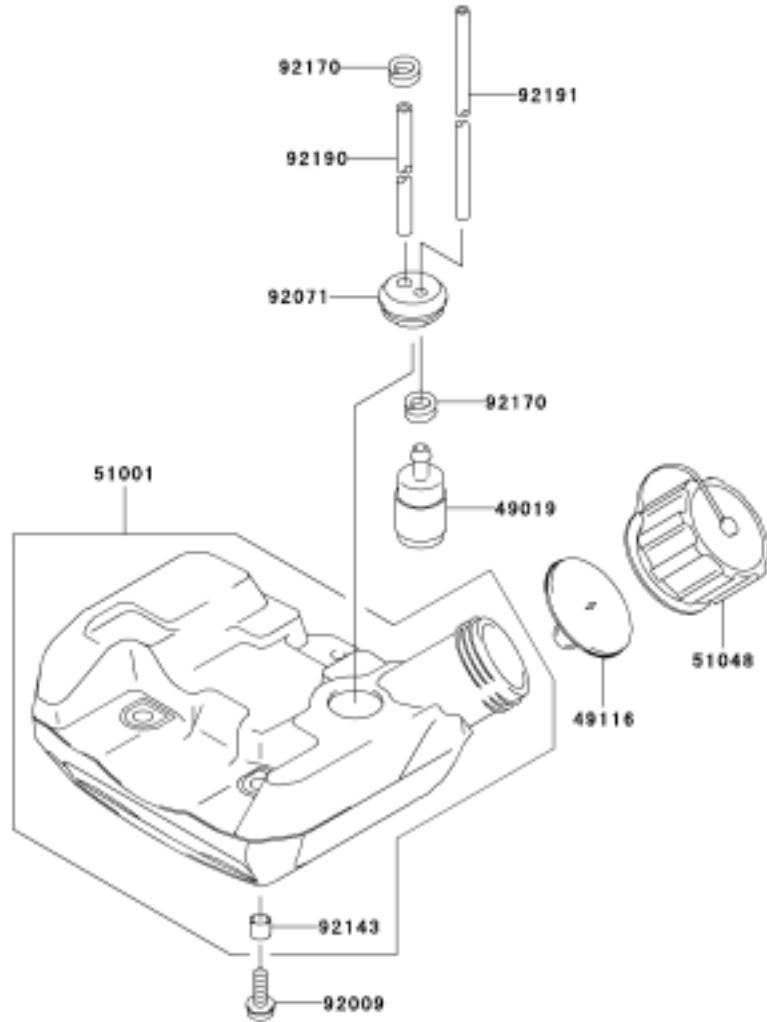

Ref No.	Part No.	Part Name	Qty	A
11005	11005-2136	CYLINDER-ENGINE	1	
11060	11060-2402	GASKET,CYLINDER	1	
11065	11065-2064	CAP	2	
14002	14002-2327	CRANKCASE	1	
14002A	14002-2328	CRANKCASE	*	
	( - TH023-077568)			
14002B	14002-2339	CRANKCASE	*	
	( TH023-077569 - )			
14002C	14002-2345	CRANKCASE	1	
34001	34001-2083	STAND	1	
92009	92009-2115	SCREW	3	
92043	92043-1302	PIN	2	
92045	92045-2006	BEARING-BALL,6000C3	2	
92049	92049-2074	SEAL-OIL	2	
92150	92150-2091	BOLT	4	

Ref No.	Part No.	Part Name	Qty	A
315	315B0800	NUT-HEX-FINE	1	
13165	13165-2052	PAWL	1	
13169	13169-2386	PLATE,RECOIL STARTER	1	
32099	32099-2327	CASE,RECOIL STARTER	1	
46075	46075-2116	GRIP,RECOIL STARTER	1	
49080	49080-2182	PULLEY-STARTING	1	
49088	49088-2489	STARTER-RECOIL	1	
59101	59101-2106	REEL,RECOIL STARTER	1	
59106	59106-2147	ROPE,3.5X800	1	
92009	92009-2236	SCREW,4X14	4	
92009A	92009-2358	SCREW	1	
92022	92022-2138	WASHER,8X16X1.2	2	
92033	92033-2010	RING-SNAP	1	
92081	92081-2238	SPRING,RECOIL	1	
92081A	92081-2253	SPRING	1	

E0200-A237B

Ref No.	Part No.	Part Name	Qty	A
49019	49019-2111	FILTER-FUEL	1	
49116	49116-2064	VALVE-ASSY	1	
51001	51001-2296	TANK-COMP-FUEL	1	
51048	51048-2078	CAP-ASSY-TANK	1	
92009	92009-2368	SCREW,5X16	3	
92071	92071-2142	GROMMET,FUEL TANK	1	
92143	92143-2161	COLLAR,TANK	2	
92170	92170-2080	CLAMP,FUEL FILTER	2	
92190	92190-2174	TUBE,3X6X90	1	
92191	92191-2102	TUBE,3X6X182	1	