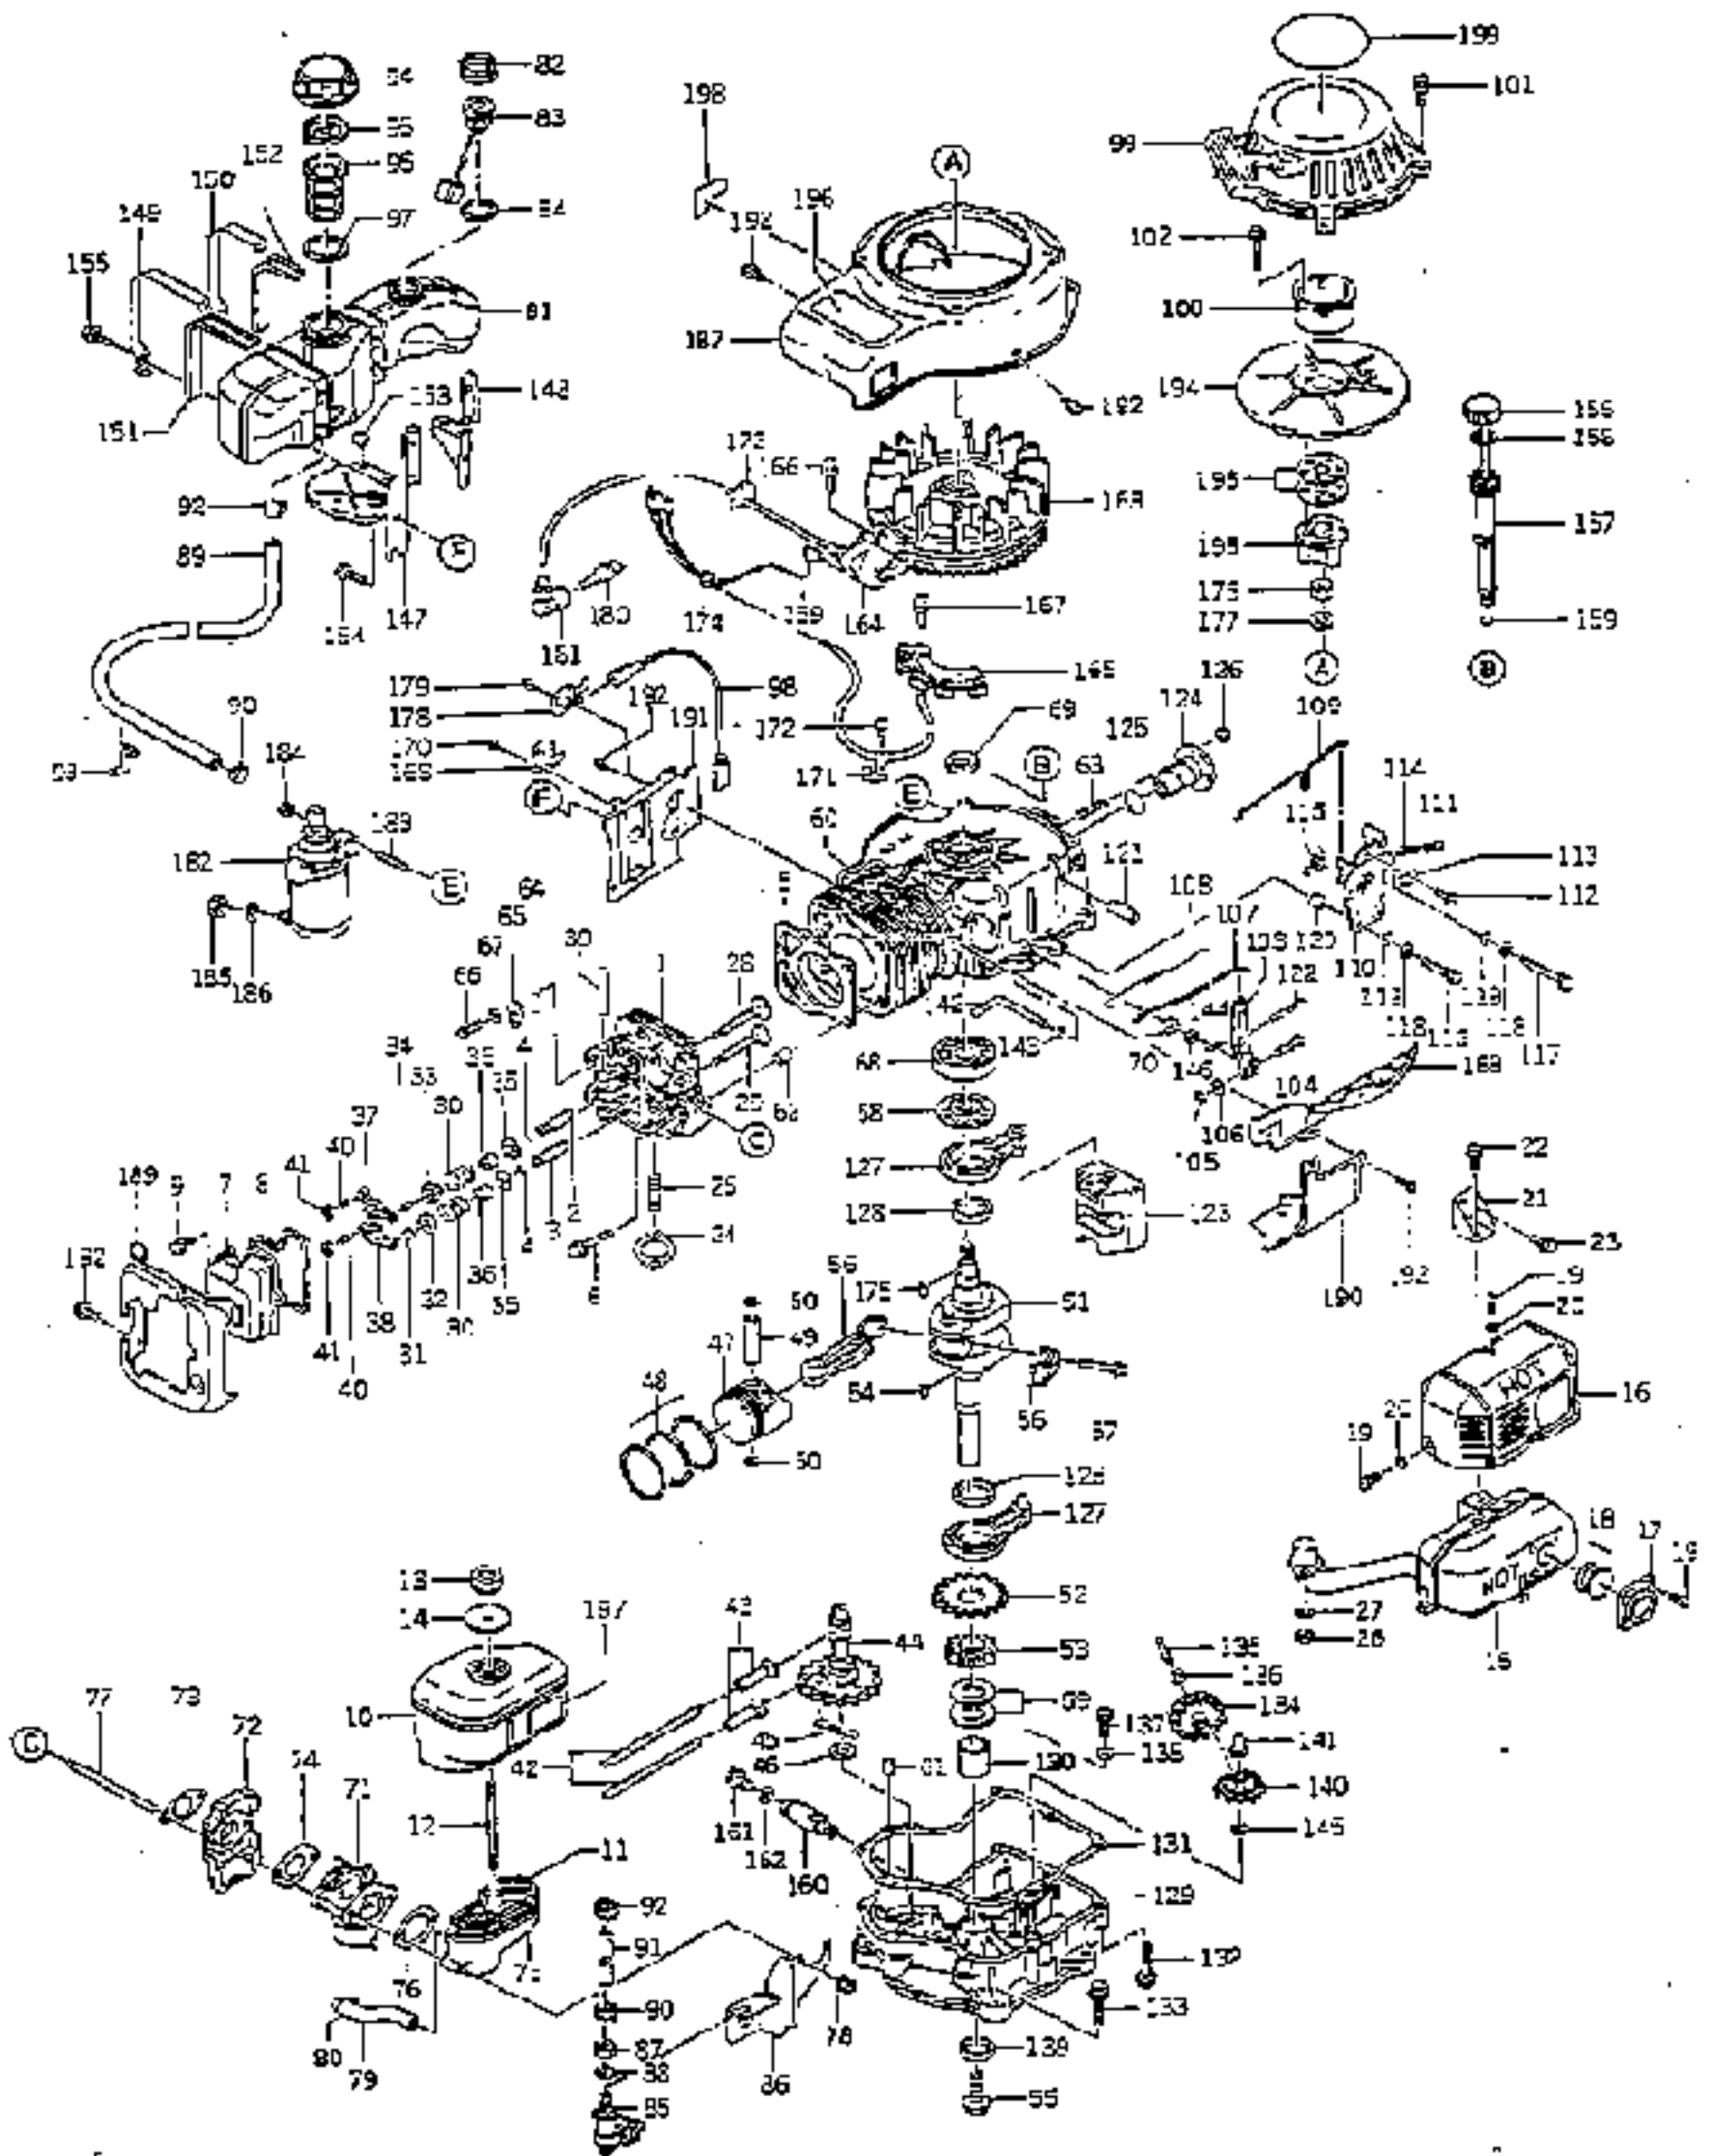

# Parts Catalog

MODEL	PRODUCT CODE
<b>FC290V-X</b>	<b>FC290V-AS06</b>
	<i>ARIENS</i>

© KAWASAKI HEAVY INDUSTRIES, LTD.  
ENGINE DIVISION  
P/N 99910-2265  
B80110 Printed in Japan

# FC290V-X FC290V-AS06

## FC230V-X FC230V-AS06(A)

Ref.No.	Part No.	Part Name	Quantity					Remarks
			A					
147	52052-2166-5H	BRACKET, tank	1					
148	52052-2167-5H	BRACKET, tank	1					
149	52072-2090-5H	BAND, tank	1					
150	52072-2091-5H	BAND, tank	1					
151	52075-2111	CAMPER	1					
152	52075-2112	CAMPER	1					
153	52075-2113	CAMPER	9					
154	184B0818	BOLT (8x18)	4					
155	186B0616	BOLT (6x16)	2					
156	52005-2064	GAUGE, oil	1					
157	59231-2061	FILLER	1					
158	11005-2346	GASKET	1					
159	670D2016	O-RING	1					
160	59071-2075	JOINT	1					
161	92066-2092	PLUG, drain	1					
162	311370-1813-00	GASKET	1					
163	21193-2055	FLYWHEEL ASSY	1					
164	21121-2058	COIL, ignition	1					
165	59031-2065	COIL, charging	1					
166	730B0520	BOLT (5x20)	2					
167	224B0620	SCREW (3x20)	2					
168	21119-2101	IGNITER	1					
169	26011-2104	WIRE, lead	1					
170	224B0404	SCREW (3x4)	1					
171	92037-2177	CLAMP	1					
172	315801-6732A	SCREW	1					
173	92071-2112	GROMMET	1					
174	92071-2099	GROMMET	1					
175	92138-2094	KEY	1					
176	314G1600A	NUT (16mm)	1					
177	92022-2205	WASHER	1					
178	21061-2059	RECTIFIER	1					
179	735B0416	SCREW (4x16)	1					
180	92070-2075	PLUG, spark <i>BRSES</i>	1					
181	21130-2050	CAP. plug	1					
182	21163-2068	ELECTRIC STARTER ASSY	1					Fig. S-1
183	172G0840	STUD	2					
184	92015-1143	NUT	2					
185	311B0600	NUT (6mm)	1					
186	461F0600A	WASHER, spring	1					
187	59066-2350-5H	HOUSING, fan	1					
188	59066-2278-5H	HOUSING, fan	1					